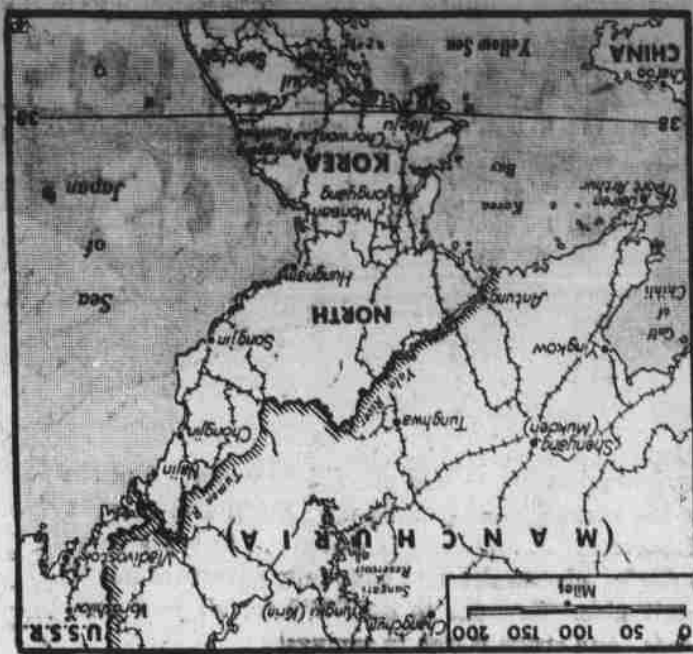

Estate Transactions

Waynesville Township
Green and wife and
Anna Mae Green Moore,
George and wife to David
George and wife.
Mills to Elbert T.
wife.
Waynesville to Mrs. R.
wife.
well and wife to Fred
wife.
Pringer and wife and
Eckersley to R. V.
wife.
well, Jr. to R. V. Welch,
wife and wife to Joseph
wife.
ally and wife to Clyde
wife.
use and wife to Harry
wife.
Memorial Park to J. S.
wife.
houn and wife to Jim
wife.
Kilpatrick, Jr. and wife

Beaverdam Township
Mae Kelly and husband and others
to George Hillard Smathers,
Cecil Burton Clontz and wife to
J. C. Deason and wife.
C. L. Covington and wife to Mc-
Kenneth Hall and wife.
A. B. Robinson and wife to Frank
Bonham and wife.
Ann Bradford and husband to H.
C. Hightower and wife.
Curtis B. Roberts and Cassie B.
Roberts to Gene P. Cole and wife.
John Lenoir and wife to Joe
Browning and wife.
John H. Rhodarmer and wife and
R. C. Gossett and wife to Harry
S. Crumley and wife.
Mayme P. Piott and husband to
Harold L. Cooper.

Clyde Township
Roy Smith and wife to Dill
Stamey and wife.
Essie King and others to Roy
Smith and wife.
E. G. Roberson and wife to E.
Hugh Ledford and wife.
J. L. Weaver to John T. Clegg

The Korean Border

AP Newsfeatures
The long border between North Korea on one side and the U.S.S.R. and Manchuria on the other side may form one of the crucial problems of the future for the United Nations forces. The Allies were briefly on the Yalu river section of the border after a previous offensive. But the lower reaches of the Tumen river and the Russian border near Vladivostok may be a bigger problem.

and wife.
Rufus Fowler and wife to Dor-
othy C. Sizemore.

East Fork Township
David Underwood and wife to
Raymond O'Neil.
David Underwood and wife to
Tallie O'Neil and wife.
E. L. Hannah and wife to Luther
Trull and wife.
Hattie C. Burnette Green and
husband to Robert Justice and

State College Hints to Farm Homemakers

By RUTH CURRENT
State Home Demonstration Agent

PIE PROBLEMS
When fruit is especially juicy and the juice leaks out during pie baking, try building a high, fluted wall around the pie shell—it helps to hold bubbling juice within bounds. Cutting large enough slits in the top crust, if there is one, is important. These slits allow steam to escape, so that it will not occupy space the juice requires.

CHICKEN SCRAPPLE

Scrapple, popular example of Pennsylvania Dutch cookery, can be made with delicious chicken flavor just as well as with pork. Chicken scrapple is a thrifty main dish, as well as a good one, say food and nutrition specialists of the State College Extension Service. Combining chicken and broth with corn meal in just-right proportions provides a sizable number of servings.

Here is the recipe developed at the Bureau of Human Nutrition and Home Economics:

Chicken Scrapple: Ingredients for 8 servings—3½ cups chicken broth; 1 tablespoon all-purpose flour; 1 cup corn meal; ½ teaspoon salt or 1 teaspoon if the broth has not been salted; ¼ teaspoon poultry seasoning; 2 cups ground or chopped cooked chicken.

To make: Heat half the broth in a double boiler. Blend flour, corn meal, salt, and poultry seasoning; mix with the remaining cold broth. Slowly stir the corn meal mixture into the hot broth. Cook, stirring until the mixture thickens. Cook for 30 minutes or longer. Stir in the chicken. Pour into a well-greased loaf pan. Cool quickly and refrigerate. When firm, cut in slices. Roll slices in flour and fry in a little hot fat until brown. Serve with chicken gravy.

wife.
David Underwood and wife to Selma Howell and husband.
David Underwood and wife to Ernest Rogers and wife.

Jonathan Township
Maggie Brown to Dave Brown.
Glenn Messer and wife to Hugh Messer and wife.

Ivy Hill Township
Rhoda Fie to Robert B. Caldwell.
J. S. Harrell and wife to Fleet R. Holloway and wife.