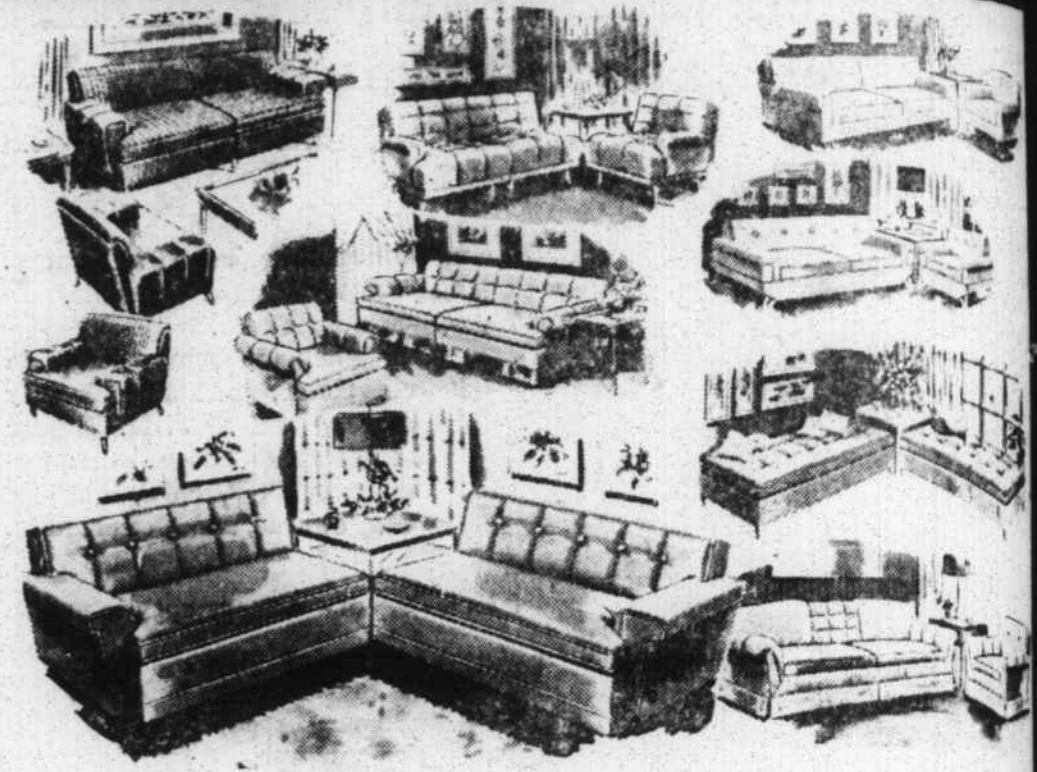

LIVING ROOM PIECES at SAVINGS

- SOFA AND MATCHING CHAIR — Choice of Colors. Regular Price $79.95. SALE PRICE **$59.95**
- COLONIAL MAPLE 3 CUSHION SETTEE. Regular Price $124.95. SALE PRICE **$99.95**
- CAPE COD MAPLE LOUNGE CHAIR. Regular Price $69.95. SALE PRICE **$49.95**
- 2 PIECE PLASTIC SOFA AND CHAIR — Two-tone ivory and red. Regular Price $149.95. SALE PRICE **$89.95**
- BEAUTIFUL LAWSON SOFA — Brown metallic fabric. Regular Price $169.95. SALE PRICE **$129.95**
- BEAUTIFUL POSTURE-FORM RECLINING CHAIR. Red or Green. Nationally advertised at $99.50. SALE PRICE **$79.95**
- SOLID AMBER MAHOGANY OCCASIONAL CHAIR. Regular Price $69.95. SALE PRICE **$49.95**
- LARGE LOUNGE CHAIR — Upholstered in blue damask. Regular Price $89.95. SALE PRICE **$59.95**
- LOUNGE CHAIR — Red textured fabric — Slightly soiled. Regular Price $64.95. SALE PRICE **$39.95**
- MODERN DESK CHAIR. Regular Price $19.95. SALE PRICE **$9.95**

A SMALL DEPOSIT WILL HOLD THE ITEMS OF YOUR CHOICE ON OUR **Christmas Lay-Away Plan** BALANCE CAN BE PAID NEXT YEAR

Knotty Pine Dresser and Mirror Reg. Price—$109.95 SALE PRICE $59.95	Solid Mahog. Dbl. Dresser&Mirror 8 dwr—Reg. $169.95 SALE PRICE $99.95
Blonde Mahogany Chest on Chest Reg. Price—$99.95 SALE PRICE $49.95	Beautiful Mahog. Vanity & Mirror Reg. Price $119.95 SALE PRICE $69.95
Knotty Pine 1/2 Size Poster Beds Reg. Price—$69.95 SALE PRICE $34.95	Maple Nite Stand - 2 drawers Reg. Price $39.95 SALE PRICE $19.95
Modern Blonde Chiffrobe-Ced. lin'd Reg. Price $149.95 SALE PRICE $89.95	Solid Bleached Mahogany Dresser Reg. Price $119.95 SALE PRICE $49.95
Blonde Oak Double Dresser-8 dwr. Reg. Price $119.95 SALE PRICE $69.95	Full or Half Size Beds - Mahogany or Blonde—Reg. $49.95 Sale Price $24.95
Solid Mahog. Chest on Chest-5 dwr. Reg. Price $119.95 SALE PRICE $89.95	Full Size Semi-Poster Maple Beds Reg. Price $64.95 SALE PRICE $39.95

DEATHS

Final Rites For F. L. Mann Held Today

Funeral services were held this afternoon in Ridgeway Baptist Church for Forest L. Mann, 72, who died Saturday in his home near Canton after a long illness.
The Rev. Reed Lunsford and the Rev. Oder Burnett officiated and burial was in the church cemetery.
Pallbearers were Hoyt Holland, Marvin Johnson, Carl Green, Jim Medford, Boyd Ammons, and Herbert Jones.
Mann was a native and lifelong resident of Haywood County. He was a retired employee of the Champion Paper and Fibre Company and a member of the Old Timers Club.
Surviving are the wife, Mrs. Tina Williams Mann; one son, Joyce Mann of Canton; one daughter, Mrs. Ray A. Robinson of Candler; one brother, H. V. Mann of Canton; and two grandchildren.
Arrangements were under the direction of Wells Funeral Home.

'Cousin Wilbur' Coming Here Friday Night

The Cousin Wilbur Show from WLOS-TV will be presented at 7:30 p.m. Friday at Hazelwood School under sponsorship of the Waynesville Woodmen of the World lodge.
Proceeds will go to the Asheville Orphanage Home.
Cousin Wilbur played before a full house at Clyde High School recently in a program sponsored by the Clyde Fire Department.