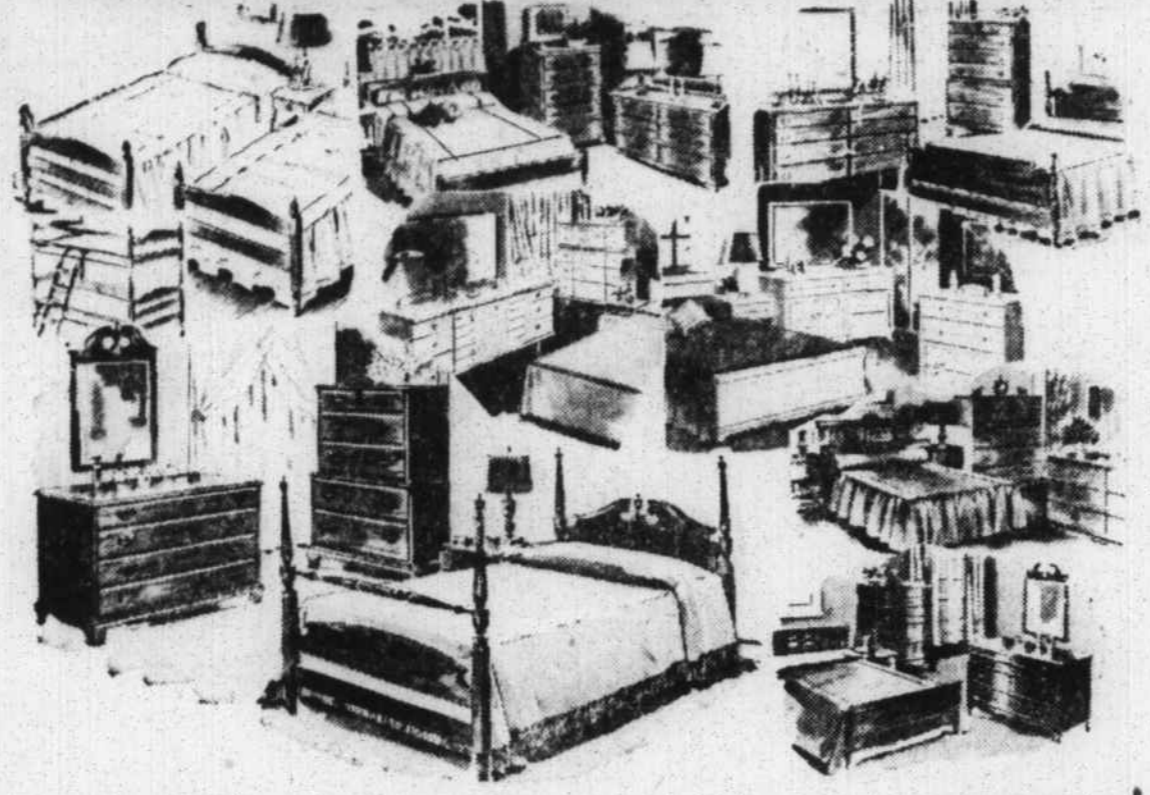

EVERY STYLE YOU WANT IN BEDROOMS

- 1 PIECE BLONDE OAK SUITE — Double Dresser — Full Size Bookcase Bed — Large 1 Drawer Chest — 2 Drawer Nite Stand. Original Price $269.95 — SALE PRICE **$189.95**
- 3 PIECE MAHOGANY SUITE — Double Dresser — Poster Bed. 1 Drawer Chest — Original Price $289.95. SALE PRICE **$239.95**
- 3 PIECE CORDOVAN SUITE — Beautiful 9 Drawer Triple Dresser With Attached Mirror, Full Size Panel Bed, Nite Stand. Original Price $259.95 — SALE PRICE **$149.95**
- 3 PIECE BLONDE SUITE — Double Dresser, Bar Bed, Chest — Original Price $129.95 — SALE PRICE **$99.95**
- 3 PIECE BLONDE SUITE — 9 Drawer Dresser, Full Size Bed, Large Mahogany Chest — Original Price $269.95. SALE PRICE **$219.95**