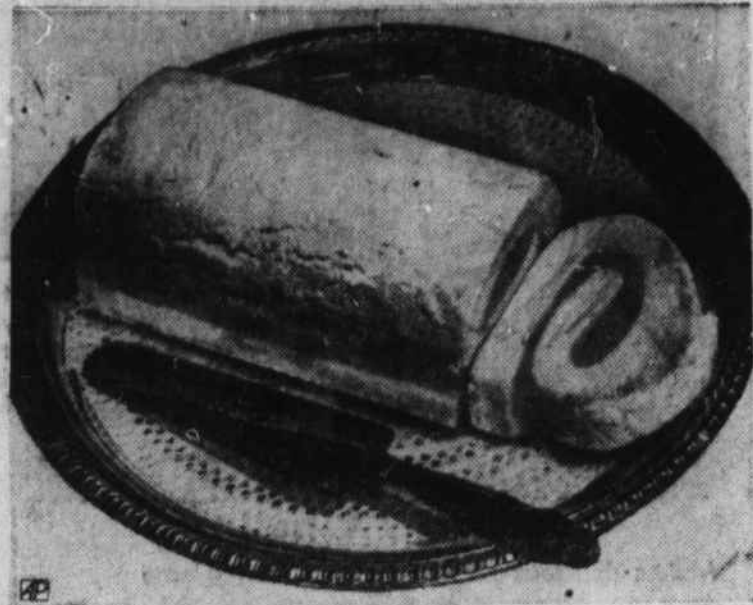

**Lemonade Roll Takes The Cake**

LEMONADE ROLL . . . with a tangy filling.

By CECILY BROWNSTONE  
Associated Press Food Editor

**LIGHT AND AIRY** sponge-cake roll with a tangy filling made from a can of lemonade concentrate. That's a dessert to serve to company. Follow our directions carefully and you'll not have trouble in preparing it.

**LEMONADE ROLL**

**Ingredients:** 3/4 cup sifted cake flour, 3/4 teaspoon double-acting baking powder, 1/4 teaspoon salt, 4 eggs, 3/4 cup sugar, 1 teaspoon vanilla, confectioners' sugar. Lemonade Filling, whipped cream or softened cream cheese.

deep. Bake in moderate (375°) oven just until top springs back when touched lightly with finger and cake tester inserted in center comes out clean—13 to 15 minutes. Do not overbake or paper will be hard to remove. Loosen edges of cake from sides of pan with sharp knife; turn cake over on tea towel that has been spread with confectioners' sugar, easing one corner from pan with spatula. Remove waxed paper at once. Starting with short side, roll cake gently, with towel in it. Allow to stand rolled in towel to cool. Unroll and spread with Lemonade Filling. Roll up cake again without towel; lift towel high with one hand as you roll and guide cake itself with other hand. Place edge side down on serving plate. Serve with sweetened whipped cream or with cream cheese softened with a little milk or cream. The filling is a tangy one and it needs the bland topping suggested. Makes 8 servings.