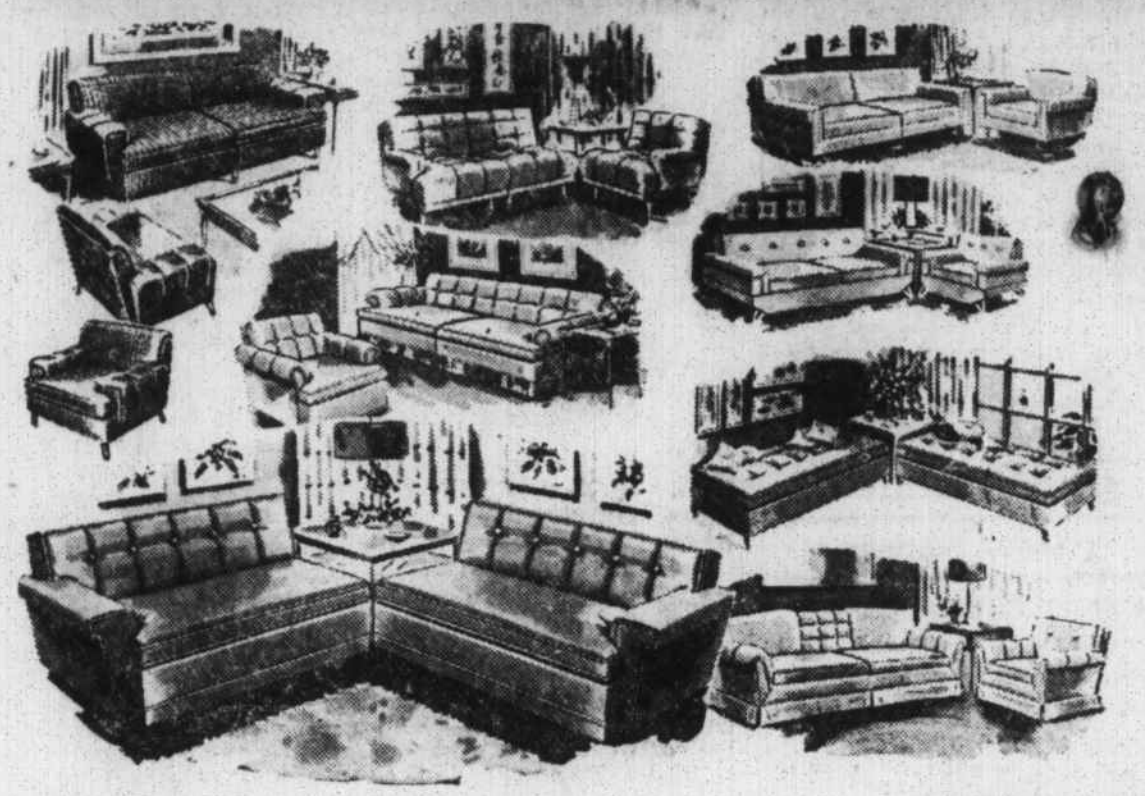

LIVING ROOM PIECES at SAVINGS

- 2 PIECE LIVING ROOM SUITE — Lawson style, choice of colors. Regular $219.90 — REDUCED TO **$169.95**
- 1 LAWSON SOFA — Sage green. Regular $149.95 — REDUCED TO **$119.95**
- 1 CURVED 3 SECTIONAL SOFA. Green — Slightly used. Regular $329.95 — REDUCED TO **$179.95**
- 1 GOLD CHANNEL-BACK CHAIR — Regular $89.95 — REDUCED TO **$59.95**
- 1 MODERN OCCASIONAL CHAIR — Coral — Regular $39.95 — REDUCED TO **$24.95**
- 1 LAWSON LOUNGE CHAIR — Turquoise — Regular $69.95 — REDUCED TO **$49.95**
- 1 PILLOW BACK SOFA SLEEPER — Brown — Regular $89.95 — REDUCED TO **$69.95**

— USE OUR BUDGET PAYMENT PLAN —

SELECT YOUR GIFTS FOR THE HOME NOW — ON OUR CHRISTMAS LAY-AWAY PLAN. PAY NEXT YEAR!

AT GARRETT'S YOU SAVE UP TO 50% ON

OUTSTANDING BUYS

Of
Miscellaneous
Pieces —

- MAPLE DROPLEAF TABLE — Full size, slightly damaged. Regularly $119.95 — REDUCED TO **$59.95**
- SET OF 6 KNOTTY PINE DUNCAN PHYFE DINING CHAIRS. Regularly $184.95 — REDUCED TO **$79.95**
- KNOTTY PINE ROUND EXTENSION TABLE — Regular $89.95 — REDUCED TO **$59.95**
- KNOTTY PINE HUTCH CUPBOARD Regularly $169.95 — REDUCED TO **$99.95**
- KNOTTY PINE CHINA CABINET — Regularly $159.95 — REDUCED TO **$89.95**
- 9 x 12 BLEND RUGS — Choice of colors. Regularly $89.95 — SPECIAL WHILE THEY LAST **$49.95**
- 6 x 9 TUFTED BLEND RUGS — Choice of colors. Regularly $69.95 — SPECIAL WHILE THEY LAST **$39.95**
- 3 PIECE LUGGAGE SET, pullman case, overnight case and train case. SPECIAL PRICE for all three pieces **$19.95**
- FAMOUS FIELDCREST FULL SIZE ELECTRIC BLANKETS — ONLY **$24.95**
- NATIONALLY ADVERTISED TROY ZIP-A-ROBE. Regularly $9.95 — ONLY A FEW LEFT AT **$6.95**
- ALL METAL IRONING BOARDS, full size. Regularly $8.95 — SALE PRICE **$5.95**

GIFT SUGGESTIONS FOR THE HOME

1. SAMPSONITE LUGGAGE
   - SAMPSONITE CARD TABLES AND CHAIRS
   - RECORD PLAYERS
   - GENERAL ELECTRIC SMALL APPLIANCES
   - COMFORTABLE CHAIRS
   - BEDROOM AND LIVING ROOM SUITES
   - DINETTE AND DINING ROOM SUITES
   - METAL TOYS
   - RADIOS
   - SOFAS
   - ROCKERS
2. ... and literally hundreds of other items!

USE OUR CONVENIENT BUDGET PAYMENT PLAN

GARRETT FURNITURE CO.

MAIN STREET

"BETTER FURNITURE"

WAYNESVILLE