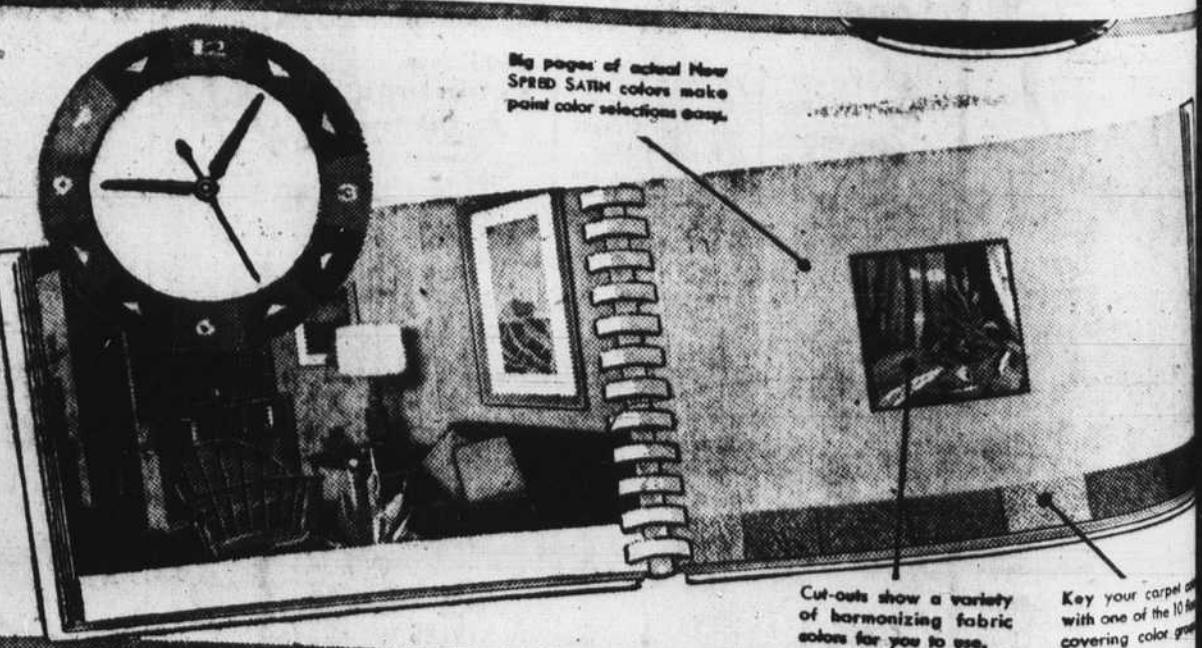

## NEW, TOO! Easy way to select colors

With this new "Around the Clock with Color" book you choose decorator color schemes the way you tell time. Takes the mystery out of coordinating colors, fabrics, floor coverings. Your SPRED SATIN Dealer will lend it for your convenient home use.