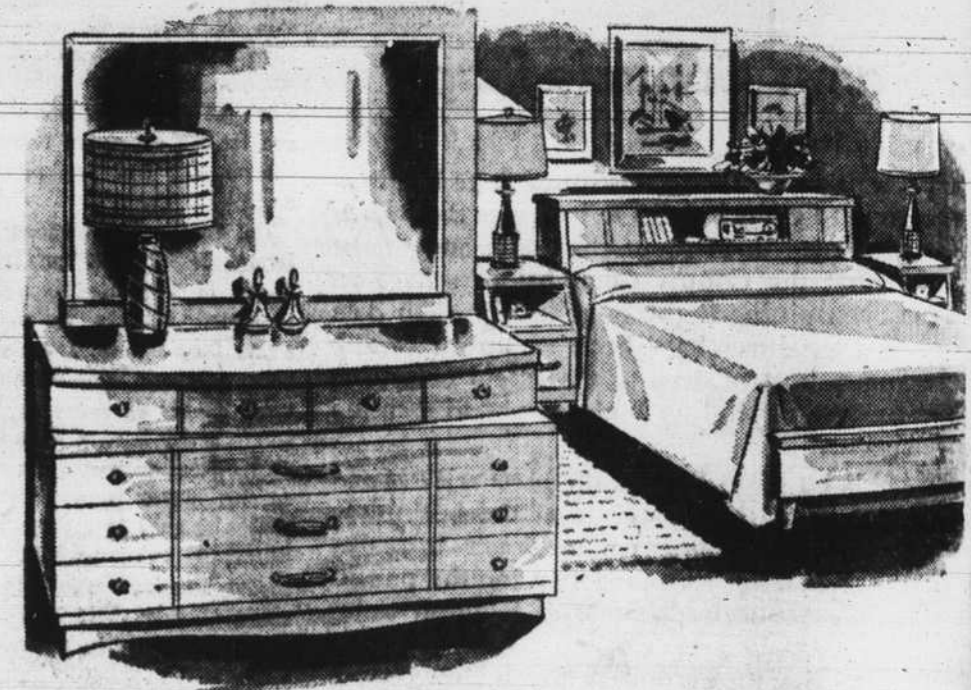

FOUR PIECE

Modern BEDROOM SUITE

- Double Dresser
- Tilting Mirror
- Book-Case Bed
- Chest of Drawers

$99⁹⁵

ALL REDUCED! Mohair Carpet

Wall-To-Wall or Rug Size

Linoleum

By The Yard or Rug

Reclining Chairs

Chest of Drawers

Odd Beds

Single And Double Sizes