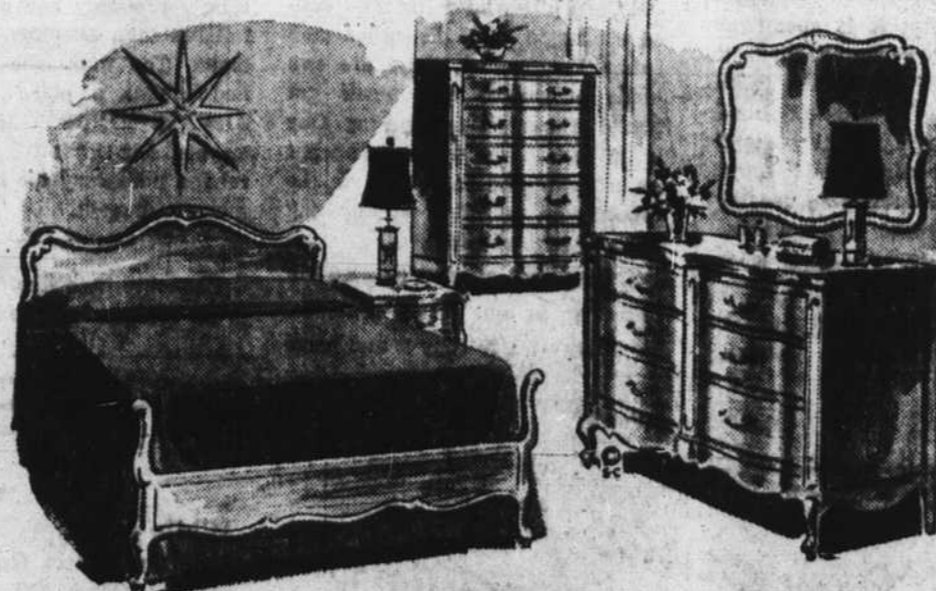

Modern BEDROOM SUITE

- Double Dresser
- Tilting Mirror
- Book-Case Bed
- Chest of Drawers

\$99⁹⁵

ALL REDUCED! Mohair Carpet

Wall-To-Wall or Rug Size

Linoleum

By The Yard or Rug

Reclining Chairs

Chest of Drawers

Odd Beds

Single And Double Sizes

Window Fans

LAWN & PORCH FURNITURE

BUNK BEDS

SWIVEL PLATFORM ROCKERS

French Provincial Bedroom Suite

- Double Dresser
- Extra Large Set
- Bed As Shown

SMITH'S
LOW
PRICE

\$269⁹⁵

- Extra Firm
- No Buttons
- 8 Oz. Ticking
- Assorted Patterns

Box Springs

And

Mattress

Regularly