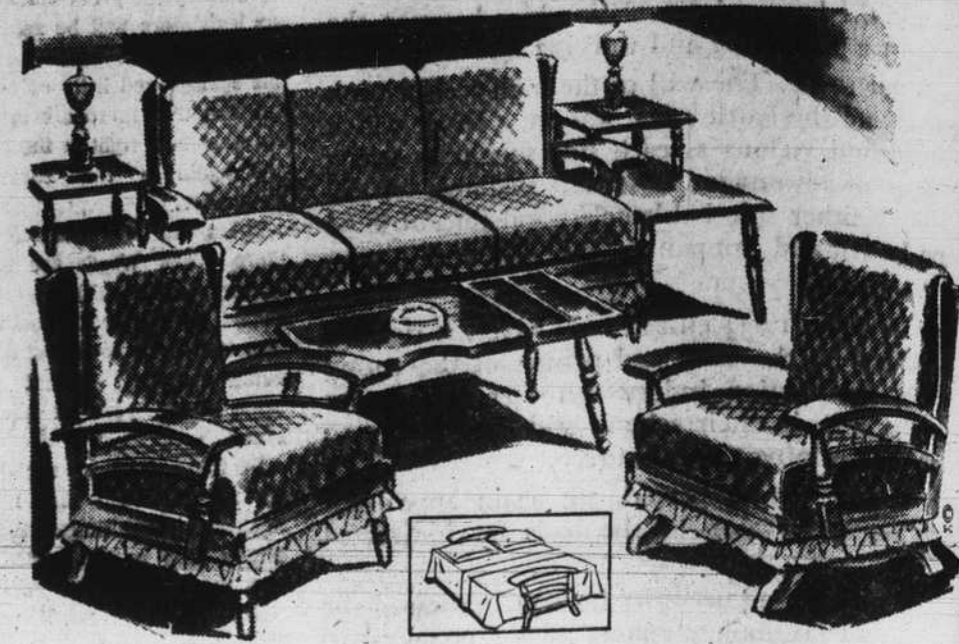

TWO PIECE

LIVING ROOM SUITE

- Zipper-Type Cushions
- Assorted Colors
- Modern Design

\$179⁹⁵

SOLID KNOTTY PINE

7 pc. LIVING ROOM SUITE

- Sofa Bed
- 2 Lamps
- Platform Rocker
- 2 Step Tables
- Coffee Table

\$154⁹⁵