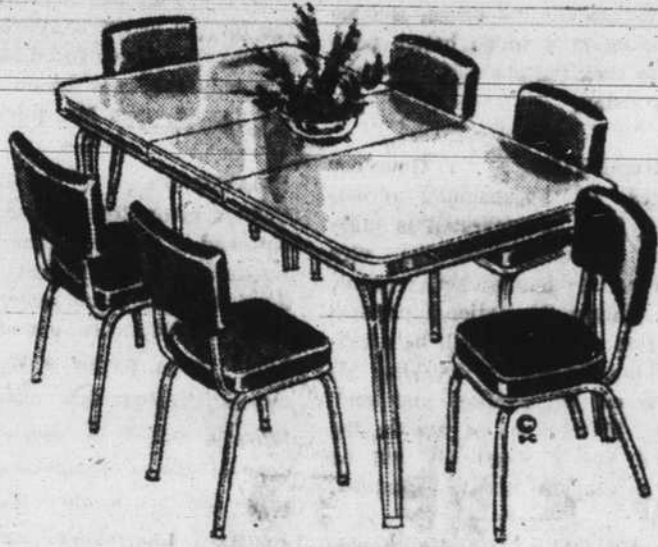

7 PIECE CHROME

Dinette Set

- Thick Cushions And Backs
- Heavy Plastic Top
- Glistening Chrome

89⁹⁵

Comparable 5-Piece

Dinette Set

\$44.95

Big 21"