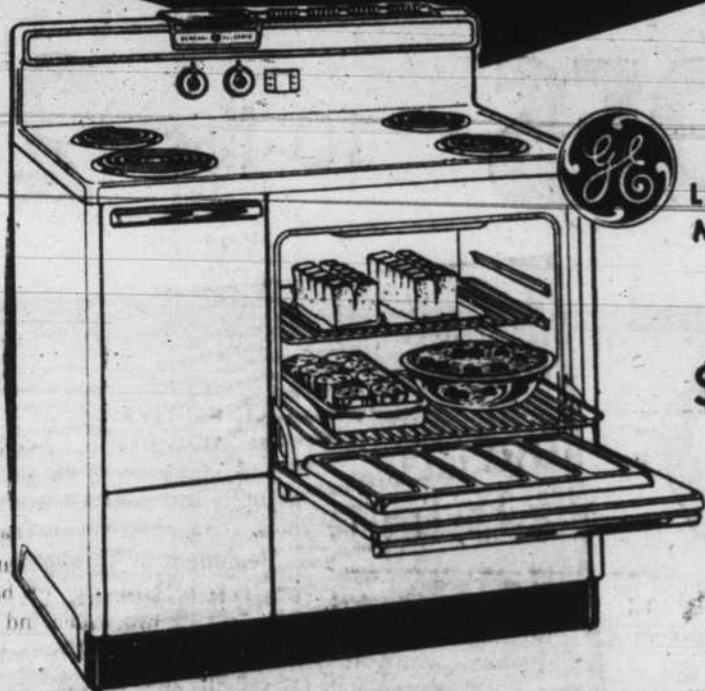

SMITH FURNITURE COMPANY'S

In Hillsboro

AUTUMN FESTIVAL OF

Home Furnishings

320 SEPT. '49-Form 5

LOWEST PRICE IN TOWN FOR THIS
NEW, NEW GENERAL ELECTRIC RANGE

40-INCH "BIG OVEN" RANGE

$148⁸⁸

That's all you pay for
this big beautiful
G.E. Electric Range!

LEADER
MODEL J-400

Regular
$199.95

BIG EVERYTHING... EXCEPT THE PRICE!

- **BIG MASTER OVEN** - 23-inches wide, with metal enclosed bake and broil units. No old-fashioned open coils!
- **REMOVABLE OVEN DOOR** - Door lifts off so you can clean the oven easily, quickly. Door goes back on in a jiffy, no tools needed!
- **FOUR HI-SPEED COOKING UNITS** - one extra high speed, for fast, fast cooking! Big 8-inch units accommodate your biggest utensils!
- **MODERN PUSHBUTTON CONTROLS** - Five exact heats, accurate heats, at the touch of a finger! No guess work!
- **NO-DRIP COOKTOP** - Raised edge keeps spillage on top of range, won't spill down front of range, or between cabinet and range.
- **DIVIDED COOKTOP** - Lots of work space, right on top of the range where you need it most!

PLUS: Dozens of other exclusive G.E. cooking conveniences!

Records sound better... last longer on

NEW 1959

ZENITH
HIGH FIDELITY