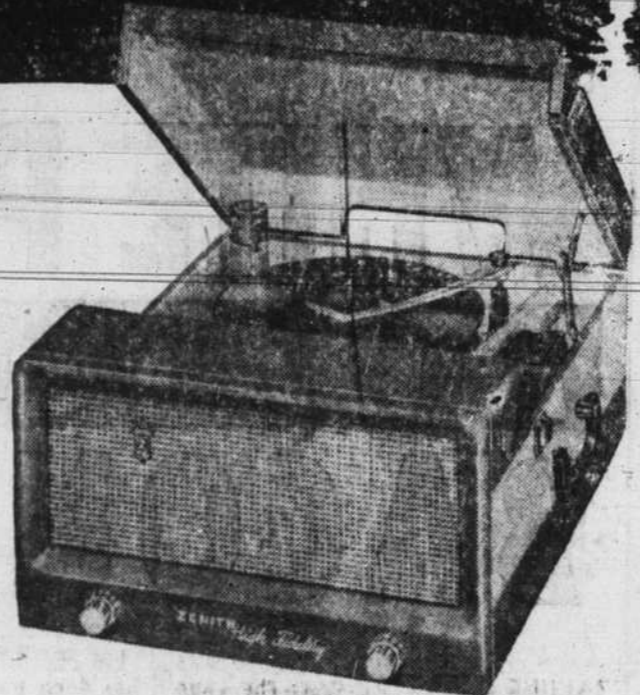

The Grieg, Model HF 10. Portable AC High Fidelity with three "Tone Balanced" speakers. Wood cabinet covered in smart Gray and White Durastron.

$99⁹⁵

Small Down Payment - Balance On Easy Terms!

NEW 1959 **ZENITH** TABLE TV

your QUALITY BUY for '59