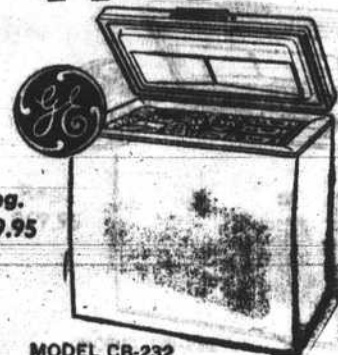

ONLY
Rough Opening
\$118⁸⁰

Model RP204A

**21" PORTABLE
WINDOW FAN** **21⁵⁰**
3-SPEED — REG. \$39.95

**Disappearing
STAIRWAY**

Compare
Get The
Facts
From
Us

HEAVY
DUTY
25 1/2" x 54"

Only \$ **16⁹⁵**

**EITHER OF THESE FAMOUS
FREEZERS**

MODEL CA-222Y

For the Same Low Price
\$179⁰⁰

MODEL CB-232

Reg.
259.95

- REV SATIN LATEX**
- Walls, Ceiling, Woodwork
 - No Painty Odor
 - Completely Washable
 - High Fashion Colors

SALE PRICE **3.98**
Gal.

**PAINT
SALE**

COME IN AND GET THE SCOOP!

FREE WITH PURCHASE
OF ONE GALLON
OF PAINT

PAINT ROLLER & TRAY **79c** **SALE PRICE \$1⁸⁹**
qt.

SHIELDCOTE ENAMEL

- All-Purpose Finish
- Spreads Easily; Quick Drying
- High, Long-Lasting Gloss
- Ready to Use