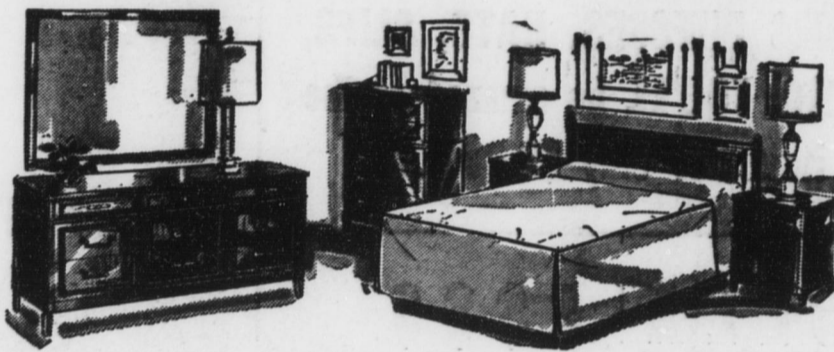

Four Piece

BASSETT BEDROOM SUITE

. . . In Walnut . . . With Night Stand

ONLY $179.00

Hotpoint

14 CU. FT.