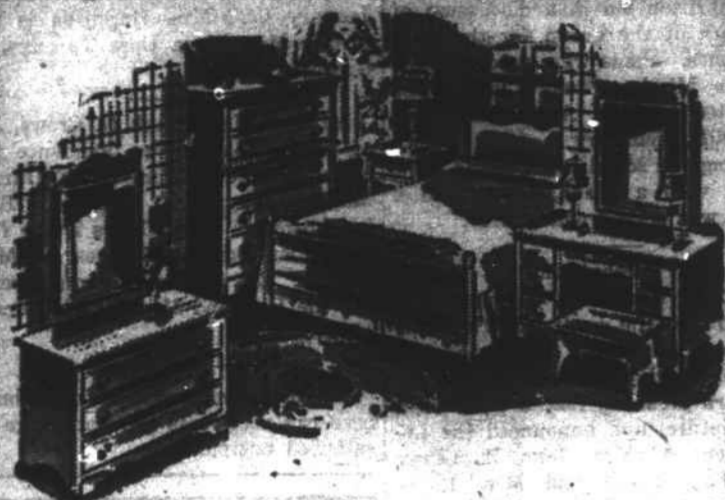

FEBRUARY FURNITURE SALE

A Clearance Sale to Make Room on Our Floors for Spring and Summer Furniture.
A Golden Opportunity to Buy Many Items You Need at Greatly Reduced Prices.
Strike Now While the Iron's Hot. Two Weeks Only!
BEGINS FRIDAY A. M., JAN. 31st -- RUNS THRU SATURDAY, FEB. 15th.

• BED ROOM SUITES — REDUCED •
A 4-pc. Maple Suite, regular price $89.00—consisting of Knee Hole Vanity, Colonial Bed, 4-drawer Chest and Vanity Bench on February Sale . . .

$69.00

A Walnut finish Suite, two tone, with Round Mirror Vanity, Panel Bed, 4-drawer Chest and Bench—regular $107.50 — Our Special Sale Price for Cash . . .

$89.95

One All Metal Bed-Room Suite, suitable for sick room or clinic with baked on walnut enamel finish, consisting of adjustable bed with springs, high base dresser and mirror, one desk, one chair, overbed table, bedside table with towel bar. Our regular price $295.00—on Special Sale for cash . . .

$179.50

— See Our Other Bed Room Bargains! —

• SOFA BEDS •

The two in one item. A Sofa by day, a comfortable soft double bed at night. One group — regular price $74.50 — on Special Sale at—

$59.50

— Other Sofa Beds Priced up to $99.00 —

PLATFORM ROCKERS

One lot Platform Rockers, brand new, spring suspension, tapestry covers — a regular $24.50 Value, on Special Sale

$19.95

— Other Platform Rockers up to $59.95 —

CHIFFEROBES

Mahogany finish, full length mirror door, hat box with mirror and five drawers—nice looking, roomy and convenient — Priced . . . . .

$39.00

KNEE HOLE DESKS

Maple, Walnut and Mahogany for study or office. Ample top space—Plenty of drawer room.

PRICED RIGHT!