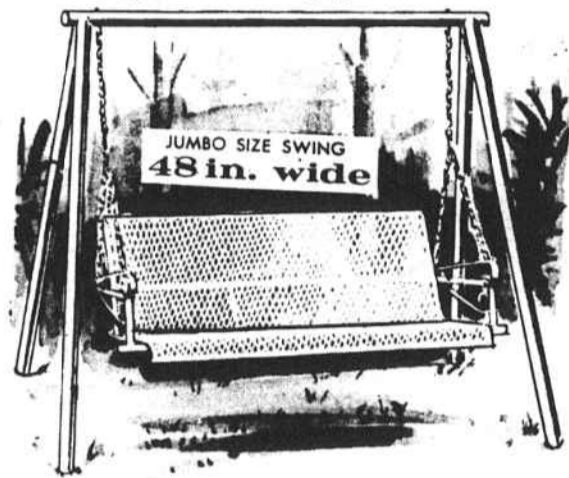

# OPEN 9 TO 9

**GET THE JUMP ON THE SEASON**

**MOWS  
DOWN  
PRICES**

**FREE!**  
this \$15.95  
**LAMP**  
with any purchase  
of \$49.95 or more  
Magnificent — over a  
yard tall with antique  
finish base in white,  
avocado & gold. Has  
3-way switch, fabric  
and vellum shade.

swing into summer

**\$39.95**  
**EXPANDED METAL SWING**  
**\$28**

Cool open mesh comfort, 3 seater!  
White enameled finish phosphatized  
to resist weather. Rigid frame.

**24" RIDER 5-HP, 4-Cycle**  
Rewind Starter, Stick Shift.  
Easy riding, keen rotary moving. On dash:  
lever controls choke, speed and stop. For-  
ward, neutral, reverse stick shift. Pedal con-  
trol. 10" rear, 8" front wheels.

**\$148**  
NO MONEY DOWN

**26" Cut Rider,**  
**7 HP B&S Motor**  
3 forward speeds, plus  
neutral and reverse.

**\$298**

**20-in. CUT**  
A dependable workhorse!  
Powerful 3-HP, 4-Cycle Briggs &  
Stratton Motor. Easy-Spin  
Rewind starter, remote throttle.