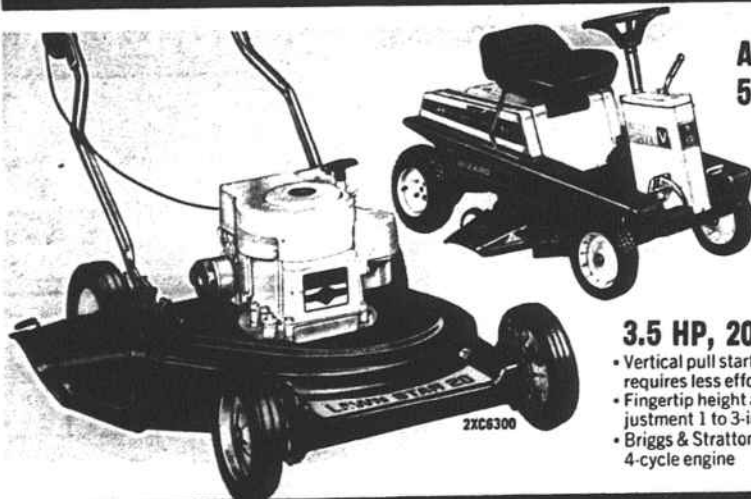

**CREDITTERMS**

**SAVE to 2.71**  
**Bike Tire & Tube**

20,24,26" middle, 26" lightweight. **2.99**  
 REG. Values to 5.70  
 F5900,4,8,20,2,4,5826,47

**SAVE 50c**  
**2-Ring Inflatable Pool**  
 Bright 3-color ocean design. **99<sup>c</sup>**  
 REG. 1.49 2E1135

**SAVE \$2**  
**Full Size Ball Glove**

Right or left hand. **5.99**  
 REG. 7.99 61235,6

**SAVE 1.20**  
**50-Ft. Vinyl Hose**  
 7/16-in. inside dia. **1.69**  
 REG. 2.89 X8424

**3.5 HP, 20" Wizard Mower**  
 • Vertical pull starter requires less effort  
 • Fingertip height adjustment 1 to 3-in.  
 • Briggs & Stratton 4-cycle engine