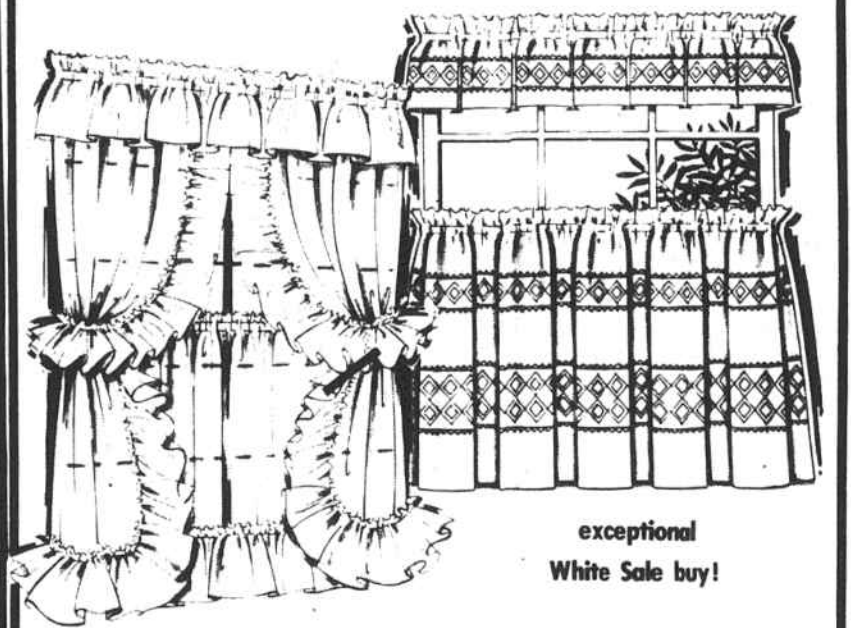

exceptional
White Sale buy!

tier and valance cafe curtains

REGULARLY 3.99 **1⁹⁷**

Polyester-cotton and 100 percent cotton styles in solid colors & prints.