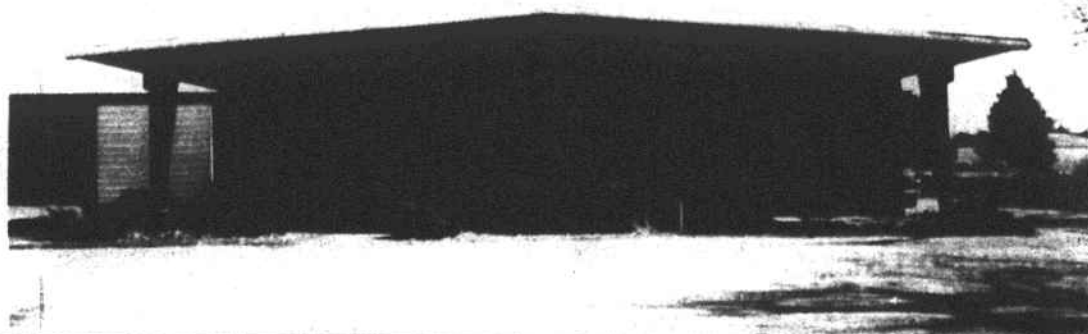

OUR MAIN STORE
LOCATION IS
Parker Equipment Co.
401 By-Pass
Laurinburg, N. C.
Telephone 276-8396