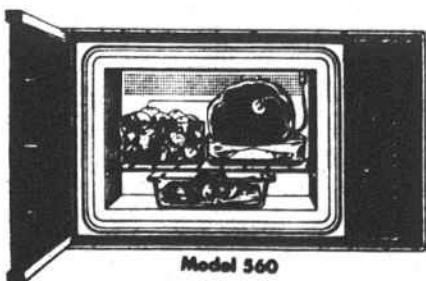

ZENITH COLOR TV

Reg. \$669.95

\$588

SAVE \$81.95

The MAHLER • K2314E
Handsome Transitional styled full base
console. Casters. Beautiful Antique Oak wood-grained
finish applied to durable wood products on top and
ends. Front and base of simulated wood in matching finish.

LITTON Meal-in-One™ Microwave!

Model 560

• Microwaves enter from both sides. Cook foods more evenly
• Memorymatic™ microwave program cooking, with 4 memor-
ies, changes time and cooking speeds automatically • Vari-
Cook™ variable power oven control • Vari-Temp™ automatic
temperature control with food sensor • Solid state touch
controls • Convenient Step-Saver™ timer • Defrost II™ for
fast, one-step defrosting • 1.5 cu. ft. interior • Free demon-
strations • 224 page cookbook.