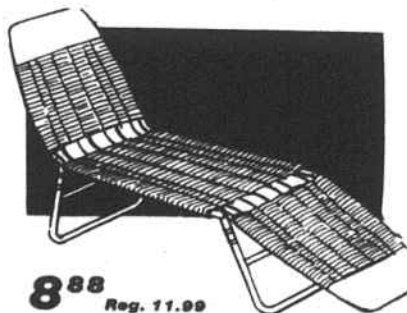

8⁸⁸ Reg. 11.99
Lounger
Multi-position, tubular plastic webbing with metal frame. Subject to early sellout.