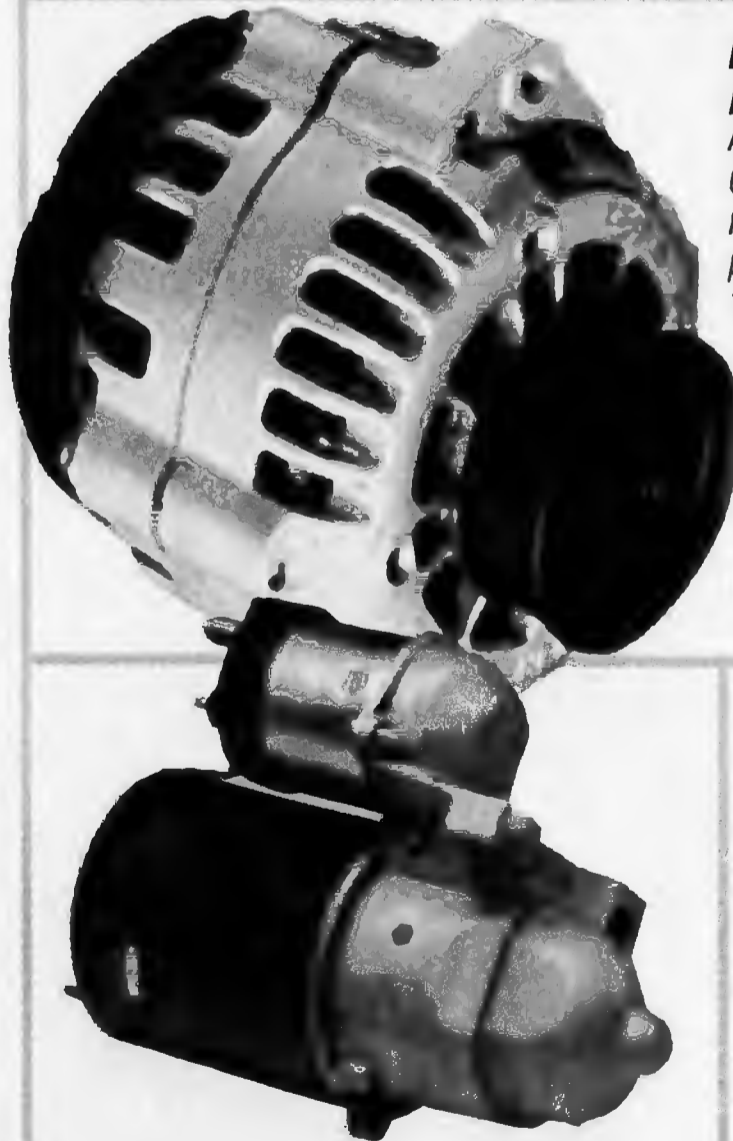

FATHER'S DAY GIFT!

**AUTOCRAFT Silver Batteries**

Baterías AUTOCRAFT Silver  
 • 2 Year Free Replacement  
 • 72-month warranty

OUR MOST POPULAR BATTERY

**STARTING AT 39<sup>94</sup>**  
 WITH EXCHANGE

**Father's Day Sale!**