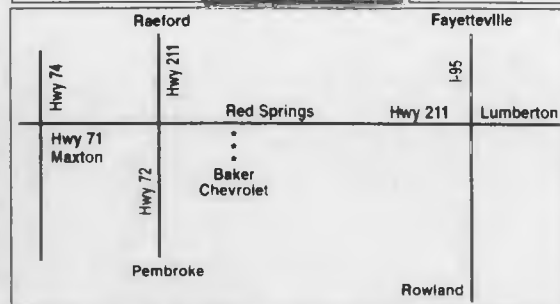

*All rebates go to dealer. Rate and down payment determined by bank. All prices exclusive Tax, Tag, & DOC Fee. Sale Ends October 20th.

Baker

Pontiac Chevrolet

(910) 843-5168

914 East 4 Ave. Hwy 211 East, Red Springs, N.C.

TRUCKS

- '99 CHEVROLET TRUCK S-10 Ext. Cab, Pewter, Local Trade
- '98 CHEVROLET TRUCK S-10 Short Bed, Red, 74520 Miles
- '03 CHEVROLET TRUCK SILVERADO Ext. Cab, Blue
- '02 CHEVROLET SILVERADO EXT. Z71 Blue
- '02 CHEVROLET SILVERADO Red, Pewter, Short Bed, LS 5300
- '02 CHEVROLET S-10 PICKUP 2 Door, Reg. LS, Auto, V6
- '01 FORD RANGER Short Bed, Blue, XLT, 23,339 Miles
- '01 FORD F-150 Lightening White, Bed Cover, 6596 Miles
- '01 CHEVROLET S-10 Gray, Short Bed, Auto, LS
- '012 CHEVROLET S-10 Ext. Cab, Black, Extreme, V-6, Auto
- '01 CHEVROLET SILVERADO Short Bed, White
- '00 CHEVROLET S-10 EXT. CAB Pewter
- '03 DODGE RAM SILVER 12K Miles
- '98 CHEVROLET Z-71 Leather, Local Trade
- '03 AVALANCHE CUSTOM 7K Miles
- '03 GMC CREW CAB 4X4 Z55, 4K Miles
- '01 SILVERADO LT 2WD, Ext. Cab
- '98 SILVERADO Z-71 Leather, One Owner
- '02 CHEVROLET SILVERADO EXT. Z55, 4K Miles

SPORT UTILITIES

- '97 HONDA PASSPORT Auto, A/C, 4 Door, Red, 68032 Miles
- '03 FORD EXPEDITION 4WD, BLACK, Eddie Bauer, 12989 Miles
- '02 HONDA PASSPORT 4 Door, Green, 25490 Miles, Leather, Sunroof
- '02 FORD EXPLORER 2WD, White, 3rd Seat, Leather
- '02 CHEVROLET TAHOE 4WD, White, 3rd Seat
- '02 CHEVROLET TAHOE Sunroof, White
- '01 ISUZU RODEO 4 Door, White, Auto, CD, A/C
- '01 FORD EXPLORER SPORT TRAC Gold
- '01 FORD EXPLORER SPORT TRAC Burgundy
- '01 CHEVROLET BLAZER 4 Door, Red
- '01 CHEVROLET SUBURBAN 2WD, LT, White
- '00 FORD EXPLORER 4 Door, Tan
- '00 CHEVROLET SUBURBAN 150 4 Door, Utility, Leather, Michlins
- '03 CHEVROLET TRAIL BLAZER 4X4 White
- '02 TRAIL BLAZER LTZ Leather, Sunroof, 4x4, 12K Miles
- '02 TRAIL BLAZER LT Red
- '03 SUBURBAN 9K Miles, 3 TV's, Sunroof, XM Radio, Quad Seats

VANS

- '99 GMC SAFARI VAN Cargo, White
- '98 PLYMOUTH GRAND VOYAGER Auto, Green, A/C
- '95 CHEVROLET 2500 CARGO VAN One Owner
- '01 CHEVROLET VENTURE Silver, Dual, A/C
- '03 CHEVROLET ASTRO VANS Cargo, White, 4 to Choose From
- '00 FORD ECONOLINE VAN Cargo, White, Great Work Van
- '01 CHEVROLET EXPRESS VAN 8 Passenger, 13K Miles
- '00 GMC 1 TON CARGO VAN 35K Miles

AMERICAN CARS

- '99 PONTIAC SUNFIRE 2 Door Coupe, Blue, Auto, A/C
- '98 FORD CROWN VICTORIA 4 Door, White, 57,000 Miles
- '03 PONTIAC GRAND PRIX 4 Door, White, 12491 Miles
- '03 PONTIAC GRAND AM 4 Door, 8913 Miles, Red
- '03 OLDSMOBILE ALERO 4 Door, Burgundy
- '03 OLDSMOBILE ALERO 4 Door, Red
- '03 OLDSMOBILE ALERO 4 Door, Gold
- '03 CHEVROLET MALIBU 4 Door, Tan
- '03 BUICK LESABRE 17K Miles, Silver
- '03 CHEVROLET MALIBU 10K Miles, Silver
- '03 BUICK CENTURY 22K Miles, Pewter
- '98 PONTIAC GRAND PRIX GT Red
- '99 PONTIAC BONNEVILLE
- '02 HONDA CIVIC Auto, A/C
- '00 PONTIAC FIREBIRD Red, T-Top
- '01 BUICK PARK AVE 32K Miles
- '92 BUICK ROADMASTER Local Trade
- '02 FORD FOCUS 15K Miles
- '01 CHEVROLET CAVALIER Z-24 Sunroof

SALES STAFF

Louis Nucci
Anthony Wright
Carolyn Clark

Buddy Oxendine
Clint Hester
Victor Brewington

Ray Heasley