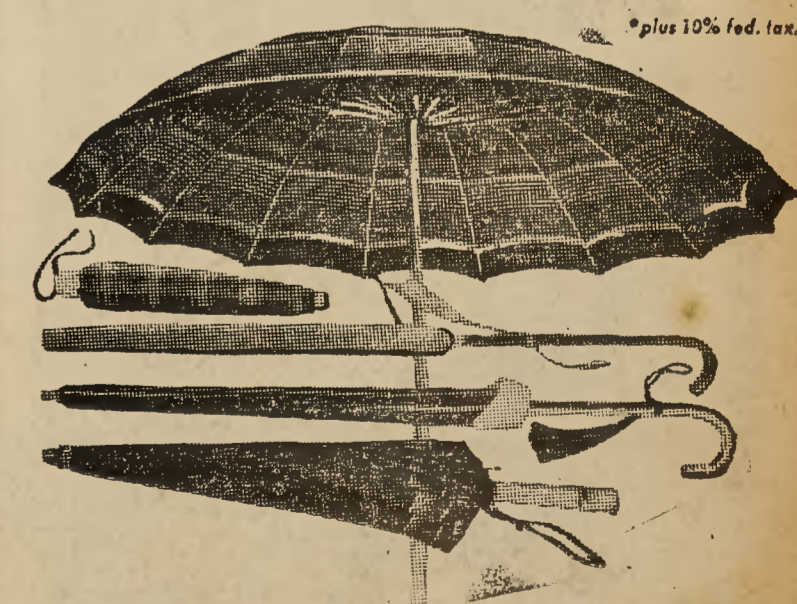

FASHION UMBRELLAS—BIG SELECTION!

The kind that brighten a rainy day! Plaid, solid, striped covers; straight, crook, loop handles—many imports! 10-rib slims, cuffed case, 3.98.

2.98

WATKINS-HORTON CO.

Hill, N. C.

Use Our Lay-a-way Plan

SHOP BELK'S for better selections, better buys! BUY BELK'S for certified better values!