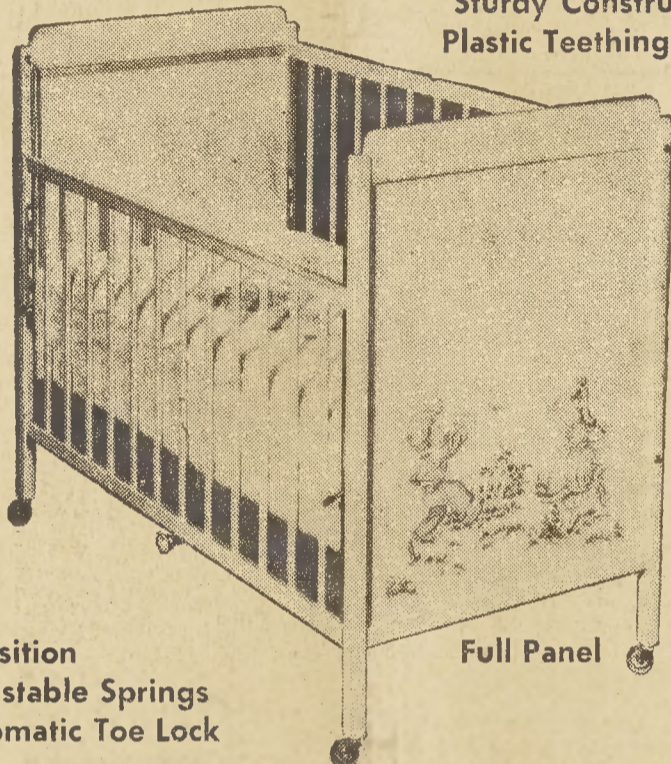

Best Furniture Buy of the Year!

AT RIGGSBEE-HINSON FURNITURE CO, CARRBORO, N. C.

New Style Bedroom Suite Plus Mattress and Box Spring

A sure scorer! Thrilling vogue - leading suite with popular, sliding door, book-case bed, big double dresser, framed mirror, roomy chest, plus mattress, spring!

Reg. Price \$219.00
Sale Price **\$169.00**

Kiddie Koil Mattress

Wet Proof Innersprings

Plus Deluxe Crib

Sturdy Construction
Plastic Teething Ring

4 Position Adjustable Springs
Automatic Toe Lock

Full Panel