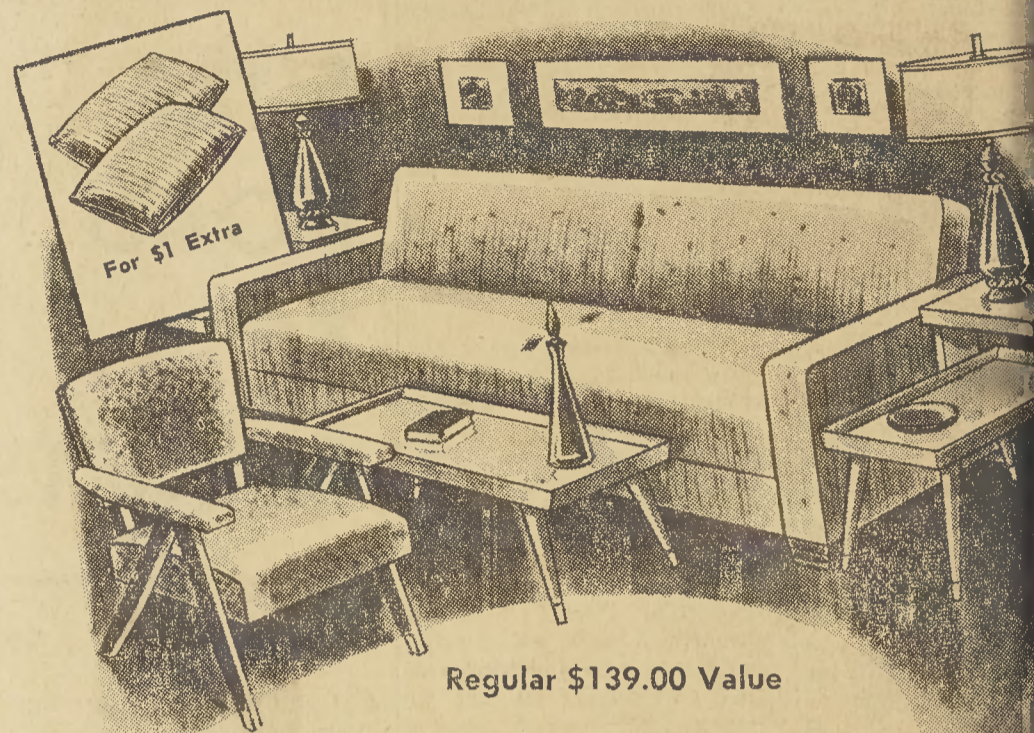

Best Furniture Buy of the Year!

AT RIGGSBEE-HINSON FURNITURE CO, CARRBORO, N. C.

New Style Bedroom Suite Plus Mattress and Box Spring

A sure scorer! Thrilling vogue - leading suite with popular, sliding door, book-case bed, big double dresser, framed mirror, roomy chest, plus mattress, spring!

BOTH FOR ONLY \$34⁸⁸

Regular \$139.00 Value

COMPLETE SOFA-BED OUTFIT

Amazing style plus 2-way comfort of-fer! Modern square arm sofa bed, 3 modern oak tables, 2 lamps, swank, new, exposed frame chair!
\$1 Extra Buys A Pair Of Pillows!

5-Piece Chrome Dinnette Set

Terrific buy! Decorator-styled set in gleaming chrome and plastic! Table, 4 chairs!

Reg. Price \$69.00
Sale Price **\$49.00**

3-Piece Curved Sectional Sofa

BEAUTY AND COMFORT AT A SAVINGS