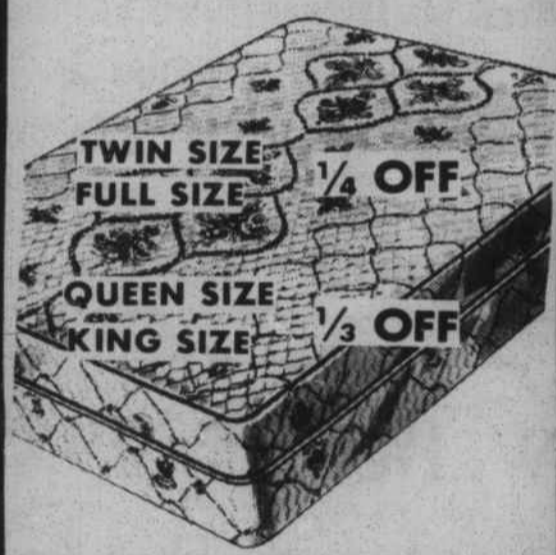

N.C. Wildlife Hunting and Fishing License Agent
Official N.C. Wildlife Boat Registration Agent
N.C. Wildlife Co-operative Agent
(Big Game Kill Records)

Dr. Fuller RESTONIC

5.3 CU. FT. COMPACT
15.3' Chest 84-1815-4 Reg. 359.99 319.88
20.3' Chest 84-1820-4 Reg. 449.99 389.88
25.3' Chest 84-1825-3 Reg. 509.99 419.88
Sliding Basket. 54-1500-5 5.49
Divider. 54-1501-3 5.49