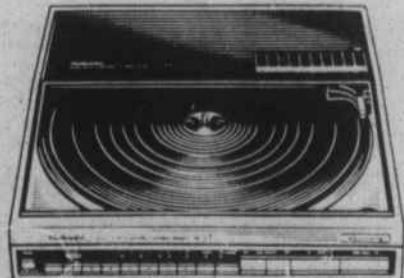

\$176.00

MFG List - 250.00

RS-B33W
High Speed Editing Double Cassette Deck
• High speed editing with AX head
• 3 NR systems—dbx, Dolby B-C
• Series playback for uninterrupted music play
• Mic mixing for exciting overdub effects
• 2-color fluorescent meters
• Soft touch control
• Auto tape select
• Cue and review
• Slider input level control

\$289.95

MFG List 3 29.95

We'll Wow You With Our Little Flutter.
Technics turntables.

SL-J3
Programmable Quartz Linear Tracking Turntable
• LP jacket-size turntable with 8-band programming
• Skip/Search/Direct access functions
• Automatic disc size/speed selection
• Linear tracking tonearm with gimbal suspension
• Technics T4P P-Mount cartridge connector system
• Front panel control