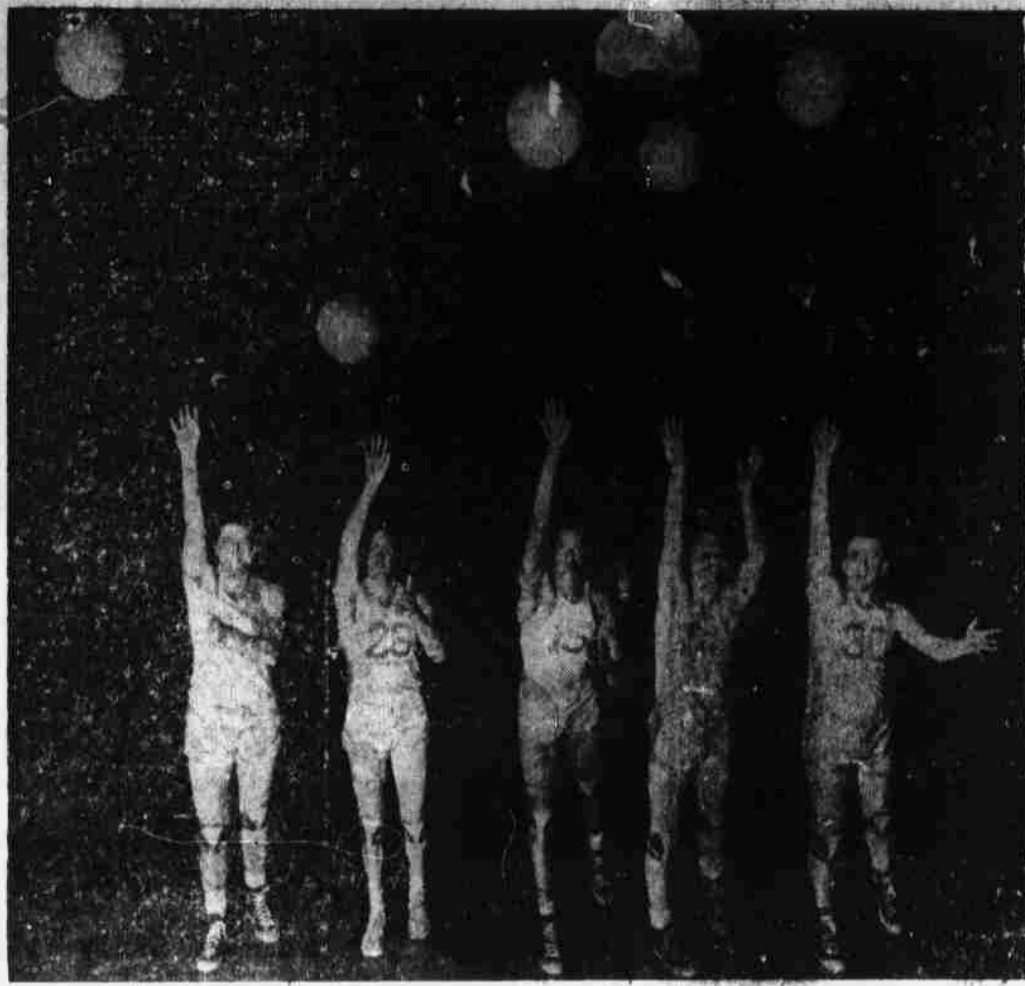

Part of Cherry Point's Aggregation

Official USMC Photo

Getting into shape for the current basketball season at Cherry Point Marine air base are these hoopsters. Only veteran from last year's club, Johnny Cashen, is the one at far right.

Passenger Train Runs Into Ship

A railroad passenger train ran into a ship the other day. The train was on its track and the ship was in the water. But they beat their heads together. And that's a fact!

Skeptical? Well, here's the story. An Atlantic Coast Line passenger train named the "Everglades" was running south of Charleston, S. C., early one morning recently, minding its own business. Everything was normal, in fact, as it rolled onto the trestle over the Ashley River at Drayton Hall, S. C. Imagine the engineer's surprise when he suddenly saw ahead of him through the early morning haze the bow of a large ship overhanging his track.

Seems that the unmanned wanderer, a 175-foot deactivated Landing Craft Infantry, had broken its moorings and drifted 300 feet upstream with the unusually swift morning current until it planted its "nose" between the cross beams