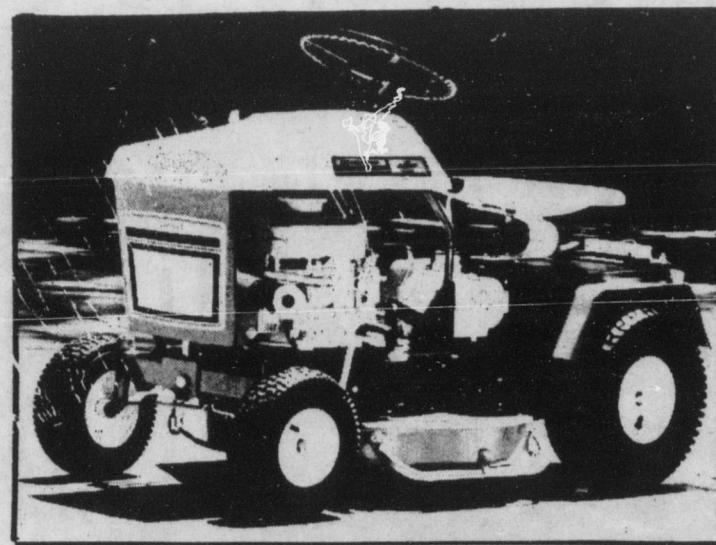

BEST SELECTION AND PRICES

ON SAFE, QUALITY, RIDING and PUSH
LAWN MOWERS & TILLERS

AMF

BEST BUY OF THE YEAR!

36" CUT with 8 H. P. ENGINE

REGULARLY \$509.95

468⁸⁸

Model 1281 Non-Electric
REGULARLY \$599.95

ONLY 569⁸⁸

- 12-Volt Electric Starting
- Headlights
- Cigarette Lighter

- 8-H.P. Briggs & Stratton Engine
- Adjustable, high back, sports car type seat
- 36" Twin cutting blades
- 5 Height adjustments
- 3 Speeds forward, 1 reverse

Model 1282 Non Electric

AMF

a power plower

3 1/2 HP # **129⁹⁵**

4 HP # **169⁹⁵**

5 HP # **189⁹⁵**

Tractor Type Rider
Model 1272
Regularly \$409.95

- 26 in. 8 h.p. tractor type
- 3 speeds forward and reverse
- Recoil starter on dash
- Lever adjusts cutting height
- Deep Dish Three Spoke steering wheel