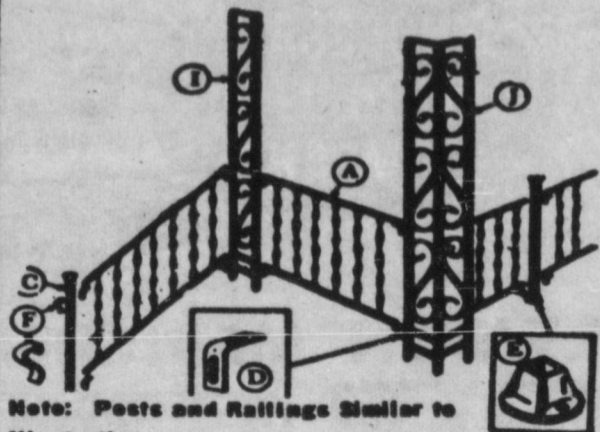

WELDWOOD CONTACT CEMENT

1001 USES FOR HOME, HOBBY, WORKSHOP.

- Pint \$1.14
- Quart \$1.70
- Gallon..... \$3.90

Note: Posts and Railings Similar to Illustration.

**A Grand Do-It-Yourself Project.
ORNAMENTAL WROUGHT IRON**

- A. 4' Section Railing..... \$3.71
- A. 6' Section Railing..... \$5.57
- A. 8' Section Railing..... \$7.41
- A. 10' Section Railing..... \$9.27

- J. 8' Corner Post \$7.11
- I. 8' Flat Post \$4.26
- D. Rail Angle W Bolt 14c
- C. Newel Post \$1.24
- F. Lamb's Tongue 57c
- E. Shoe 29c

Adjustable BASEMENT POST

Adjust from 5' to 7' 6". Repair sagging floors or use as basement post.

\$4.99

CLEAR POLYETHYLENE

4 Mil - 100 Ft. Rolls

- 8' wide roll..... \$5.27
- 10' wide roll..... \$6.56
- 12' wide roll..... \$7.89
- 20' wide roll..... \$13.11