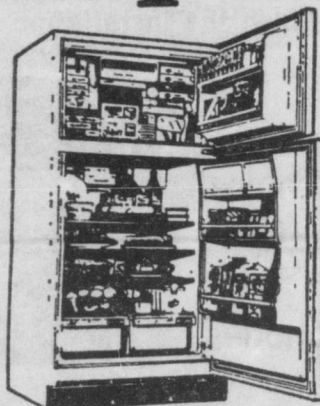

**WHOLESALE
DISTRIBUTING
COMPANY**

ONE STOP
SHOPPING FOR ALL
BUILDING MATERIAL NEEDS

Armstrong

**do-it-yourself
vinyl floors
CASTILIAN,^{TM}
a cushioned vinyl floor**

At last! A high-quality permanent sheet vinyl floor that you can install yourself. It's fast and easy. Simply unroll and trim. No adhesives necessary. Scissors and a sharp knife are all the tools you need.

$488 per running ft. (12" x 12')

12 ft. wide for seamless installation

LAWSON MEDICINE CABINETS

Seamless body bonderized after forming. Finished in gleaming white baked enamel. 14" x 20" mirror. Glass shelves.

$667

12" x 18" Plate Mirror doors slide smoothly in polystyrene track. Fluted plastic shade. Switch and outlet prewired.

$2312

Factory wired for switch, grounded outlet. 15 watt bulb included. Adjustable glass shelves. 16" x 22" Mirror.

$2241

Whirlpool APPLIANCES

**Whirlpool SPECIAL THIS WEEK!
WASHER & DRYER PAIR**

WASHER
2 Speed with Permanent Press features. 3 Cycle, 2 spin speeds, 5 Water Temp. Selections and load control.

Compare at $279.95

$191⁸³

DRYER
3 Cycle with Permanent Press features. 5 drying cycles handle every type of load. 3 Temperature selector, extra large lint screen.

Compare at $179.95

$133⁹²

**Whirlpool
REFRIGERATOR-FREEZER**

15 Cu. Foot No-Frost refrigerator with 147 lb. freezer is a real buy. Separate controls for Refrigerator and Freezer. Handy door shelves in both top and bottom compartments. See this before you buy.

Compare at $379.95
Model EWT 15J

$290⁷⁷

**Whirlpool Side-by-Side
REFRIGERATOR-FREEZER**

Frost Free Refrigerator and Freezer sections. 187 pound freezer capacity includes easy to get at door shelf storage area. 12.1 Refrigerator capacity and only 33 inches wide. Automatic Door closer pulls either door tightly shut. With Automatic Ice Maker.