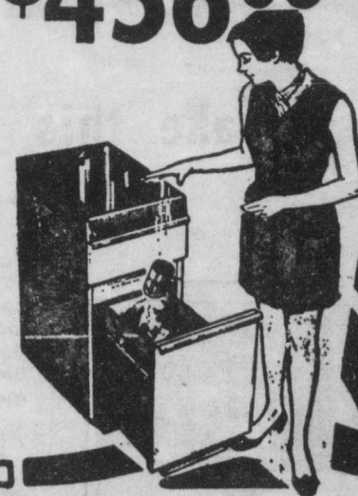

\$290⁷⁷

**Whirlpool Side-by-Side
REFRIGERATOR-FREEZER**

Frost Free Refrigerator and Freezer sections. 187 pound freezer capacity includes easy to get at door shelf storage area. 12.1 Refrigerator capacity and only 33 inches wide. Automatic Door closer pulls either door tightly shut. With Automatic Ice Maker.

Compare at \$549.95
Model EWD 17J

\$456⁰⁰

•TERMS•

**Whirlpool
TRASH MASHER**

Compacts a week's worth of trash in one little bag. You seal it, set it outside and it won't get wet in the replaceable plastic-lined bag.