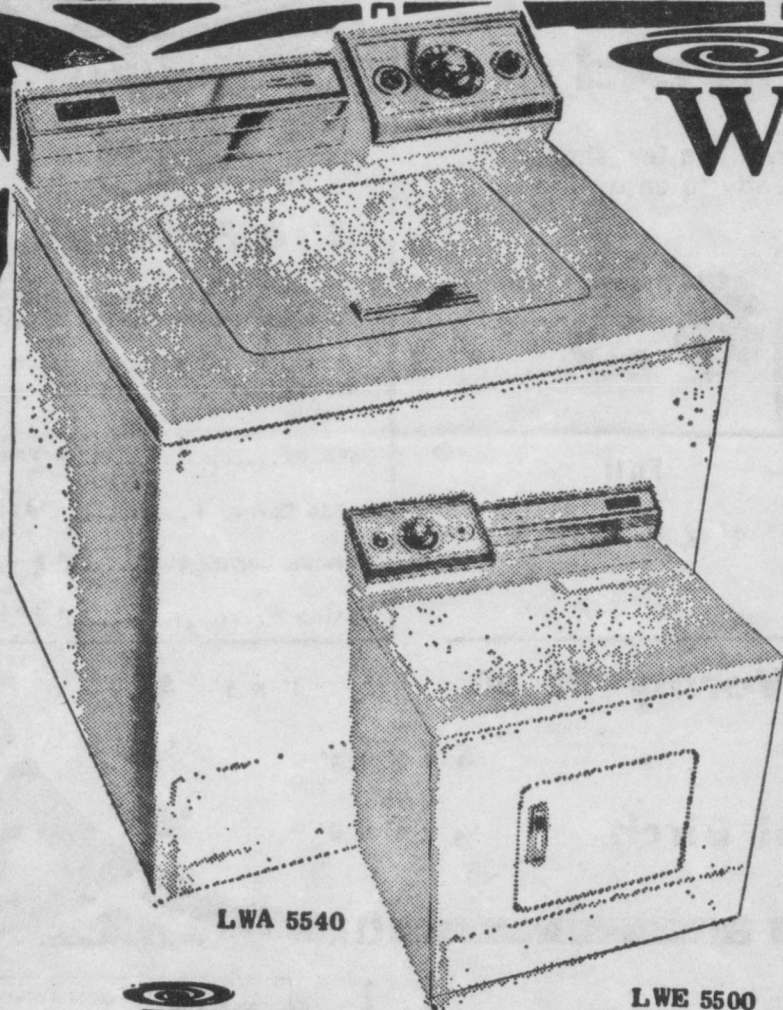

Whirlpool APPLIANCES

LWA 5540

LWE 5500

**Whirlpool SPECIAL THIS WEEK!
WASHER & DRYER PAIR**

WASHER
2 Speed with Permanent Press features. 3 Cycle, 2 spin speeds, 5 Water Temp. Selections and load control.

Compare at $279.95

$191⁸³

DRYER
3 Cycle with Permanent Press features. 5 drying cycles handle every type of load. 3 Temperature selector, extra large lint screen.

Compare at $179.95

$133⁹²