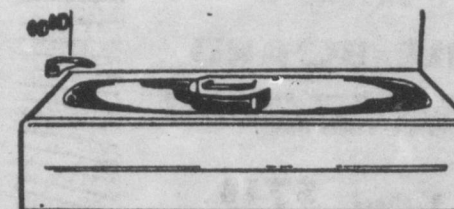

IN WHITE **\$34.11**

IN COLOR 38.47

SELF-RIMMING CAST IRON Vanity Lavatory

Beautifully styled 18" self-rimming lavatory for the modern bath. Crane Compeer faucet, Pop-up waste, P-Trap, and Supply to wall included.

IN WHITE **\$36.77**

COLOR \$42.42

WALL TYPE China Lavatory

Smart, budget 19" x 17" lavatory. Ready to install with Faucet, Pop-up waste, P-Trap and supply to wall.

IN WHITE **\$26.38**

IN COLOR \$29.95

Siphon-Jet Action Closet Combination

Smooth flowing lines add to total beauty of your bath. Complete with seat and supply to wall.

\$34.55

IN COLOR \$41.52

16" DEEP-BODY SHAPED Crane Empress Cast Iron Tub

\$173.83

Built-in soap and grab bar is just one of the features that will catch your eye. Complete with tub filler, waste and overflow. IN COLOR \$190.76

Plumbing Rough-In Supplies Everything from Start to Finish.

Ask About the New Moulded Fiberglass Lavatory Cabinet Tops.

Lavatory **FAUCET** with pop-up drain **\$8.94**

No. 43-111

Single Level Control **KITCHEN FAUCET** **\$20.08**