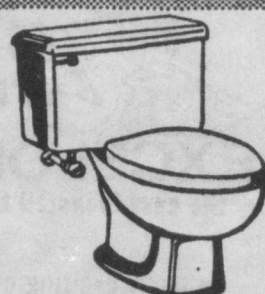

IN WHITE **\$34.11**

IN COLOR 38.47

SELF-RIMMING CAST IRON Vanity Lavatory

Beautifully styled 18" self-rimming lavatory for the modern bath. Crane Compeer faucet, Pop-up waste, P-Trap, and Supply to wall included.

IN WHITE **\$36.77**

COLOR \$42.42

WALL TYPE China Lavatory

Smart, budget 19" x 17" lavatory. Ready to install with Faucet, Pop-up waste, P-Trap and supply to wall.

IN WHITE **\$26.38**

IN COLOR \$29.95

Siphon-Jet Action Closet Combination

Smooth flowing lines add to total beauty of your bath. Complete with seat and supply to wall.

\$34.55

IN COLOR \$41.52

16" DEEP-BODY SHAPED Crane Empress Cast Iron Tub

\$173.83

Built-in soap and grab bar is just one of the features that will catch your eye. Complete with tub filler, waste and overflow. IN COLOR \$190.76

Plumbing Rough-In Supplies Everything from Start to Finish.

Ask About the New Moulded Fiberglass Lavatory Cabinet Tops.

Lavatory **FAUCET** with pop-up drain **\$8.94**

No. 43-111

Single Level Control **KITCHEN FAUCET** **\$20.08**