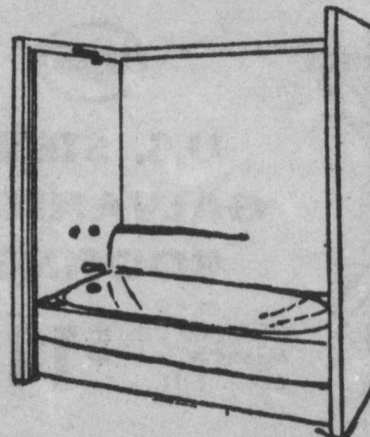

Smooth flowing lines add to total beauty of your bath. Complete with seat and supply to wall.

\$34.55

IN COLOR \$41.52

16" DEEP-BODY SHAPED Crane Empress Cast Iron Tub

\$173.83

Built-in soap and grab bar is just one of the features that will catch your eye. Complete with tub filler, waste and overflow. IN COLOR \$190.76

Plumbing Rough-In Supplies Everything from Start to Finish.

Ask About the New Moulded Fiberglass Lavatory Cabinet Tops.

Lavatory **FAUCET** with pop-up drain **\$8.94**

No. 43-111

Single Level Control **KITCHEN FAUCET** **\$20.08**

No. 114-B

Continuous One - Piece
REINFORCED FIBERGLASS BATH, SHOWER and SHOWER UNITS

Super-Tough Hi-gloss surface lasts a lifetime. 1-piece fiberglass - no joints to leak. More advantages than tile . . . cost less. Built in soap holders. Tub available in Left or Right Hand models. Uses regular tub and tub & shower fittings.

Shower Unit 34" x 34½" x 73" **\$109.44**

Bath-Shower Unit 60" Long - 72" High **\$135.52**

CRANE ALSO AVAILABLE **\$128.46 — \$179.43**

INSTALL YOUR OWN DRAIN - WASTE VENT

PLASTIC PIPE

No special tools required 1½" - 2" - 3" and 4" sizes priced according to size.