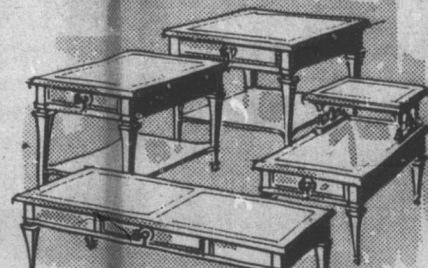

SELL-OUT

Sale!

CLOSING EVERYTHING IN THE STORE OUT BY DECEMBER 23.

VINYL
LIVINGROOM SUITES
BIG SAVINGS

LAMPS

TABLES

**BEDROOM SUITS
BY
BEDDING**

LANE
CEDAR CHEST
SEVERAL STYLES

Gifts that help make a
WONDERFUL CHRISTMAS

**A NEW
TV**

FUN FOR THE WHOLE FAMILY!

BIG SELECTIONS
GREAT VALUES
SUPER SAVINGS

PHILCO - GIBSON

REFRIGERATORS

DINETTE SUITS

COLOR AND BLACK & WHITE T.V.S STEREOS	WHIRLPOOL - NORGE WASHERS DRYERS	MAGIC CHIEF - NORGE DISHWASHERS RANGES FREEZERS	MONOGRAM HEATERS WOOD AND COAL STOVES

**ALL MERCHANDISE AT DISCOUNT PRICES. ANY
REASONABLE OFFER WILL NOT BE REFUSED!**

NOTICE

All J.F. Robinson General Merchandise And
Past Due Furniture Accounts are Payable
at this date.

Any unpaid balance will be turned over
for collection after December 31, 1972.

We greatly appreciate your business
over the years.

This 14th day of November 1972.

J.F. ROBINSON
GENERAL MDSE. & FURNITURE
Rt. 3
Cane River Section

J.F. ROBINSON

OPEN 8:00 TO 5:00 WEEKDAYS TUESDAYS 8:00 TO 12:00

CANE RIVER, N.C.

MARS HILL, N.C.