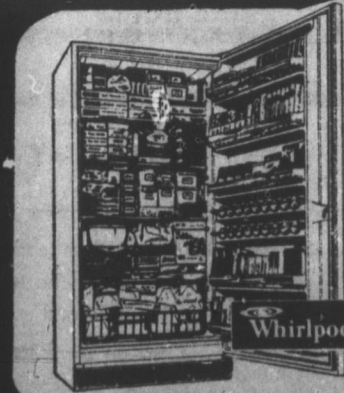

* All Measurements Diagonal *

RANGES

- 20 Inch Apartment Size Range. Deluxe w/plug out elements. Storage drawer. Receptacle, Indicator lights, broiling pan. COMPARE \$189.95. **SALE PRICE \$127⁸⁷**
- 36" Range Deluxe Model with plug out elements, storage in the side and bottom of Range. Receptacle, indicator lights, broiling pan. COMPARE \$239.95. **SALE PRICE \$158⁹⁴**
- 30" Magic Chef Range - This range offers many wanted features such as: Lift up top, plug out surface units, removable one piece chrome reflector pans, life off oven door. Adjustable oven rack. Plus automatic preheating make this range a great buy. Compare \$189.95, Model 353W-1 **NOW \$139⁰⁰**
- Double Oven Stack Range Super Deluxe Model. Raise up cook top, removable surface units. Lift off oven door, storage, indicator lights and receptacle. **SAVE \$116²⁵**
- Extra Large 40" Range Super Deluxe, A to Clock-Timer, continuous clean oven plug-in elements, many other features. RYE4760 **SAVE \$82⁵⁰**

Whirlpool DISHWASHER

- Porcelain interior, easy roll-out racks, self cleaning filter. COMPARE \$249.95. **SALE PRICE \$148⁹⁷** SXU300
- Under-Counter Dishwasher. Super deluxe 3 cycles, porcelain interior, 2 spray arms for best washing action. COMPARE \$349.95. Magic Chef Model. UFD353 **SALE PRICE \$198⁰⁰**