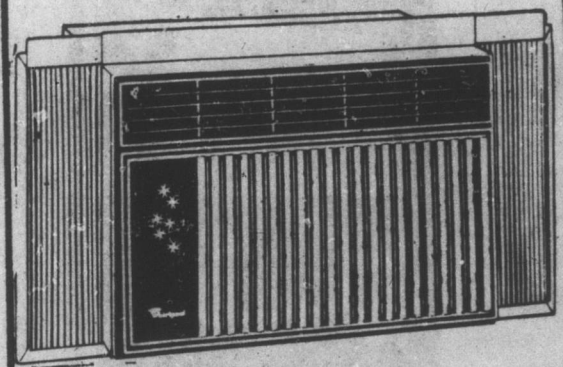

AIR CONDITIONERS

Whirlpool

Air Conditioners

All Air Conditioners features:
3 speed cooling, thermostat, exhaust, Wood Grain front and 5 yr. Free Cooling Unit Warranty

- 5000 BTU Deluxe **$131⁵⁸**
- 9000 BTU Deluxe **$180¹²**
- 10000 BTU Deluxe **$197⁸⁷**
- 18000 BTU Deluxe **$259³⁵**
- 22000 BTU Deluxe **$283⁸¹**