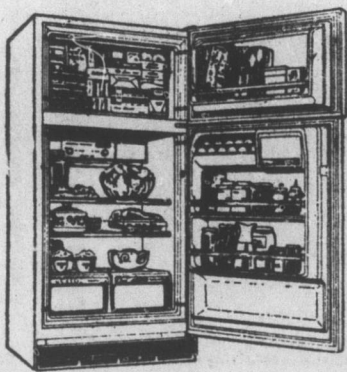

**SALE STARTS MONDAY AUG. 6
THRU SAT. AUG. 11**

Whirlpool

RCA

MAGIC CHEF

REFRIGERATORS

- 11.0 Cu. Ft. Refrigerator "Push-To Defrost" Defrosting, Deluxe Model. Compare at \$249.95 **SALE PRICE \$159⁶⁰**
- 14.0 Cu. Ft. 2 door Frost Free Ref. Freezer Deluxe Model, No defrosting ever. Approx. 130 lb. freezer. Compare at \$349.95, Model RT141M **SALE PRICE \$248⁴⁰**
- 16.6 Cu. Ft. 2 door Frost Free Ref. Freezer. Approx. 135 lb. freezer. No defrosting ever. Compare at \$399.95 Model ET171G **SALE PRICE \$269⁹⁷**
- 15 Cu. Foot No-Frost refrigerator with 148 lb. freezer is a real buy. Separate controls for Refrigerator and Freezer. Handy door shelves in both top and bottom compartments. See this before you buy Compare at \$379.95 **SALE PRICE \$284⁰⁵**
- 19 c. ft. Whirlpool Side - By - Side Ref. / Freezer, Approx. 220 Lb. Freezer. True No Frost in both sections. Magnetic door seal. Compare \$459.95, Model EWD19G **SALE PRICE \$340⁸⁶**
- Put an end to messy garbage cans with a new Whirlpool Trash Compactor. Compare \$229.95, Model SXC200 **SALE PRICE \$169⁹⁵**