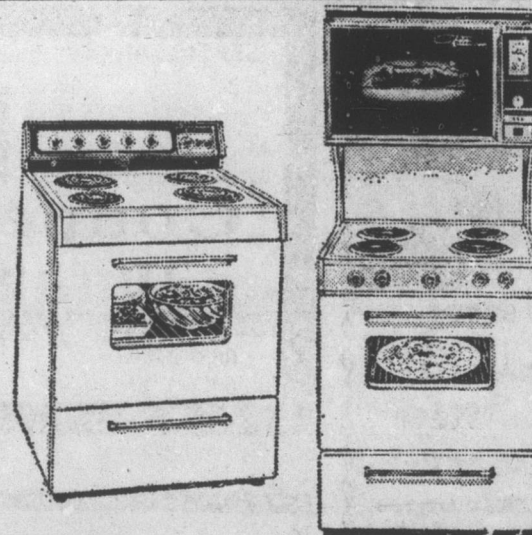

SALE PRICE \$198⁸⁰

COLOR
14" RCA Portable TV Built-in antenna plus many other deluxe features. COMPARE \$349.95.

SALE PRICE \$265⁴³

23" RCA Console w/ Accucolor, w/auto. fine tuning. COMPARE \$569.95.

SALE PRICE \$429²⁶

* All Measurements Diagonal *

RANGES

- 20 Inch Apartment Size Range. Deluxe w/plug out elements. Storage drawer. Receptacle, Indicator lights, broiling pan. COMPARE \$189.95. **SALE PRICE \$127⁸⁷**
- 36" Range Deluxe Model with plug out elements, storage in the side and bottom of Range. Receptacle, indicator lights, broiling pan. COMPARE \$239.95. **SALE PRICE \$158⁹⁴**
- 30" Magic Chef Range - This range offers many wanted features such as: Lift up top, plug out surface units, removable one piece chrome reflector pans, life off oven door. Adjustable oven rack. Plus automatic preheating make this range a great buy. Compare \$189.95, Model 353W-1 **NOW \$139⁰⁰**
- Double Oven Stack Range Super Deluxe Model. Raise up cook top, removable surface units. Lift off oven door, storage, indicator lights and receptacle. **SAVE \$116²⁵**
- Extra Large 40" Range Super Deluxe, A to Clock-Timer, continuous clean oven plug-in elements, many other features. RYE4760 **SAVE \$82⁵⁰**

Whirlpool DISHWASHER

- Porcelain interior, easy roll-out racks, self cleaning filter. COMPARE \$249.95. **SALE PRICE \$148⁹⁷** SXU300
- Under-Counter Dishwasher. Super deluxe 3 cycles, porcelain interior, 2 spray arms for best washing action. COMPARE \$349.95. Magic Chef Model. UFD353 **SALE PRICE \$198⁰⁰**