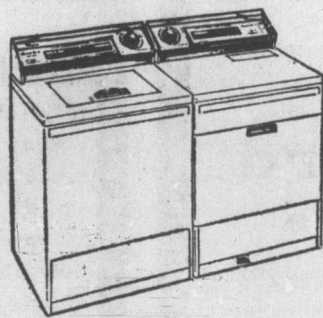

LAUNDRY

WASHERS

- Whirlpool automatic washer w/family size capacity. 1/2 H.P. Heavy Duty Motor. Self leveling rear legs for greater stability. Special Delicate fabric setting. Plus a normal cycle for everyday washables. Compare at $219.95. Model LWB3100W **SALE PRICE $158⁴⁷**
- Whirlpool Automatic Washer. 3 cycles w/perma press features. 6 wash/rinse temperatures. Porcelain interior. Easy clean lint filter. 5 yr. transmission warranty. A great buy! Compare $239.95. Model LXB5300 **SALE PRICE $178⁰⁰**

DRYERS

- Whirlpool 3-cycle Dryer. Easy clean lint filter, family size capacity. COMPARE $179.95. Model LXE4900 **SALE PRICE $118⁸⁷**
- Whirlpool 3 cycle Dryer. Easy clean lint filter. SUPER CAPACITY. COMPARE $189.95. Model LVE3200 **SALE PRICE $129⁹⁷**