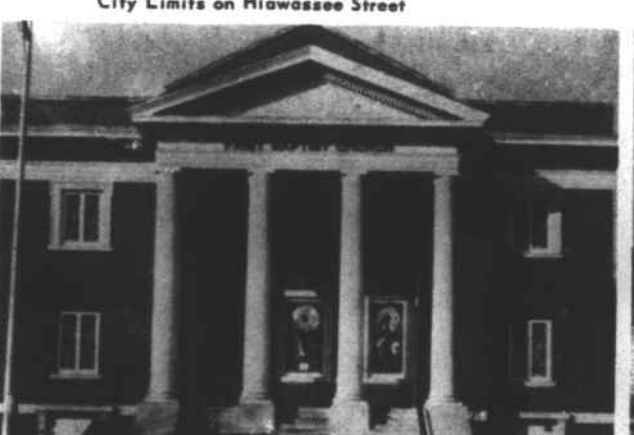

GOOD SHEPHERD EPISCOPAL CHURCH
Rev. H. C. Witter, Pastor - Located 1/2 Mile East of Hayesville on Old Highway 64

FIRST BAPTIST CHURCH
Rev. William J. Thompson, Pastor - Located on Peachtree Street

FREE METHODIST CHURCH
Rev. Glen B. Rhodes, Pastor - Located On Valley River Avenue