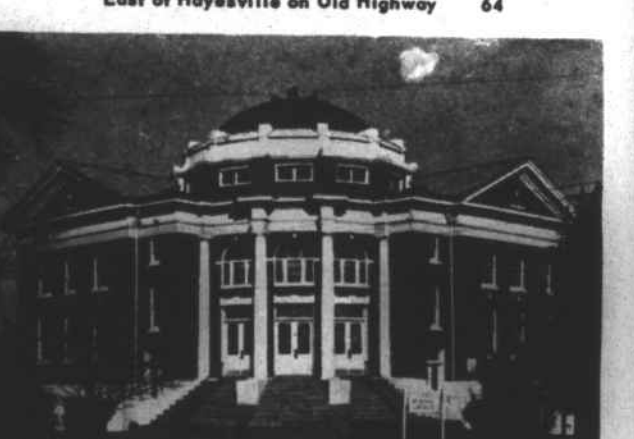

GOOD SHEPHERD EPISCOPAL CHURCH
Rev. H. C. Witter, Pastor - Located 1/2 Mile East of Hayesville on Old Highway 64

FIRST BAPTIST CHURCH
Rev. William J. Thompson, Pastor
Located on Peachtree Street

FREE METHODIST CHURCH
Rev. Glen B. Rhodes, Pastor
Located On Valley River Avenue

ST. WILLIAMS CATHOLIC CHAPEL
Father Raymond Dahan, Pastor
Located on Andrews Road

FIRST METHODIST CHURCH
Rev. Clark W. Benson, Pastor - Located on Valley River Avenue

MESSIAH EPISCOPAL CHURCH
Rev. Hamilton C. Witter, Pastor
Located on Peachtree Street