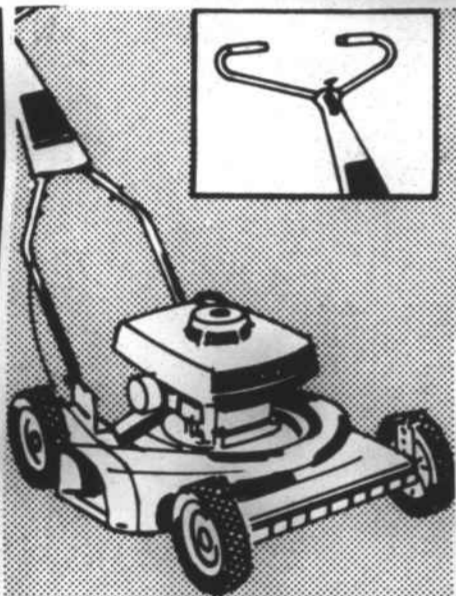

EARLY BIRD VALUES

ON RIDING MOWERS — ROTARY MOWERS AND GARDEN TILLERS

Easy operating recoil starter

$68.00

3 1/2 hp. Briggs & Stratton engine has automatic choke and speed control on handle. Cast aluminum deck.