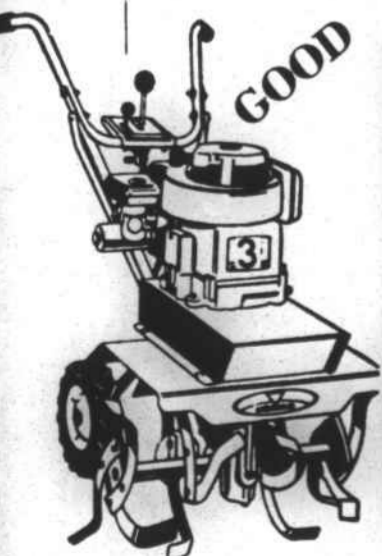

MODEL 1344 — Standard. 22" 3 H. P., vertical shaft.

$148.00