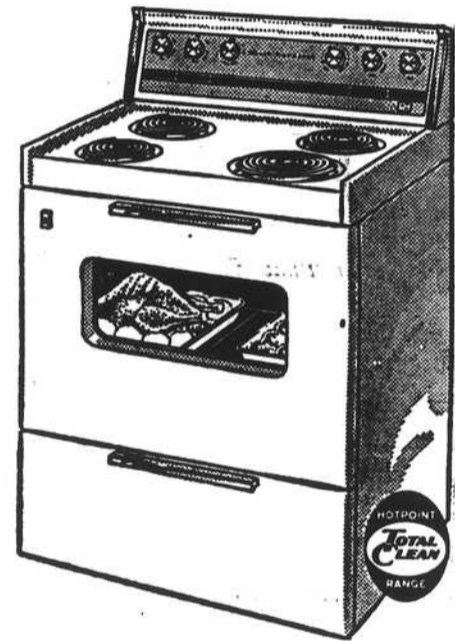

- No-Frost Fresh Food Area
- Porcelain-on-Steel Interior Walls
- Porcelain Enamel Meat Storage Pan
- Adjustable Sliding Shelf
- Twin Slide-Out Crispers
- Removable Egg Racks
- Butter Spread Control
- Deep Door Shelves
- Aluminum Door Shelf Guards
- Plumbing for Ice Maker included

ONLY **\$379⁰⁰** With Trade

FULLY BUILT-IN HOTPOINT DISH WASHER

WASHES UP TO 17 TABLE SETTINGS
SPOTLESS AND HYGENICALLY CLEAN . . .
HELPS PRESERVE FAMILY HEALTH!

Save family time and effort in after meal clean-up with this large-capacity, fully automatic Hotpoint built-in dishwasher. It washes, rinses and dries up to seventeen table settings of dishes in a single load . . . enables storing a full day's dishes for one washing at the end of the day. It's easy to operate, too. All you do is load it, and turn the Uni-dial to start the Bi-Level Jet Washing Action. It washes the dishes spotless and hygenically Clean without pre-rinsing.

Model DA 404

\$184⁰⁰

30 or 40 Inch

HOTPOINT RANGES

Total - Clean Full
Featured at A New
Low Price!

\$219⁰⁰ W.T.

RC546 (a) - 2-1/2"

MAKE THE WOMAN
IN YOUR HOUSE
HAPPY ALL YEAR
WITH
HOTPOINT!

MODEL RB526J

30 INCH
RANGE
With Trade

\$169⁰⁰ W.T.

- Panorama Window
- Recessed No-Drip Cooktop
- Lift-Up Surface Units
- Easy Clean Oven
- Removable Oven Door
- Adjustable Oven Shelves
- Appliance Outlet
- Lower Storage Drawer
- Baked-On Porcelain Finish
- Hidden Leveling Legs
- Broiler-Roaster Pan
- Available In Color