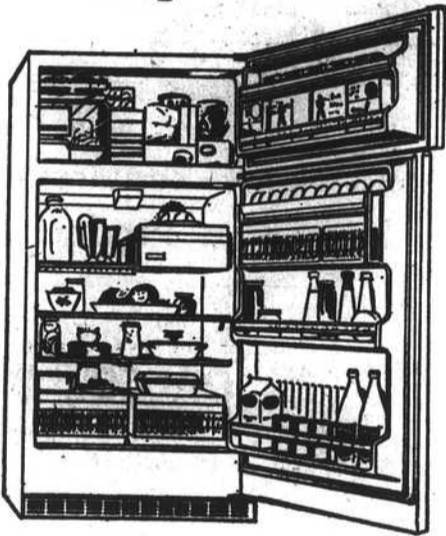

Hotpoint

APPLIANCES A LASTING GIFT OF LEISURE

LW 860 **\$199⁰⁰**
With Trade

- All Porcelain Finish
- Permanent Press Cycle
- Single Speed—3 Cycle
- Dual-Lint Filter System
- Water Level Selections

Hotpoint

16 LB. AUTOMATIC WASHER

HOTPOINT AUTOMATIC ICEMAKER

Refrigerator-Freezer

Model CTF 917-H

ROLLS OUT ON WHEELS

For Easy Cleaning, Sweeping and Waxing

— NO-FROST FEATURES —

No-Frost Freezer never needs defrosting and keeps everything free from frost. Automatic Ice Maker delivers ice as needed. Separate Freezer Door puts frozen juice at your fingertips. COLD Control Dial in freezer permits adjusting freezer temperatures to suit your needs.

- No-Frost Fresh Food Area
- Porcelain-on-Steel Interior Walls
- Porcelain Enamel Meat Storage Pan
- Adjustable Sliding Shelf
- Twin Slide-Out Crispers
- Removable Egg Racks
- Butter Spread Control
- Deep Door Shelves
- Aluminum Door Shelf Guards
- Plumbing for Ice Maker included

ONLY **\$379⁰⁰** With Trade

FULLY BUILT-IN HOTPOINT DISH WASHER

WASHES UP TO 17 TABLE SETTINGS
SPOTLESS AND HYGENICALLY CLEAN . . .
HELPS PRESERVE FAMILY HEALTH!

Save family time and effort in after meal clean-up with this large-capacity, fully automatic Hotpoint built-in dishwasher. It washes, rinses and dries up to seventeen table settings of dishes in a single load . . . enables storing a full day's dishes for one washing at the end of the day. It's easy to operate, too. All you do is load it, and turn the Uni-dial to start the Bi-Level Jet Washing Action. It washes the dishes spotless and hygenically Clean without pre-rinsing.