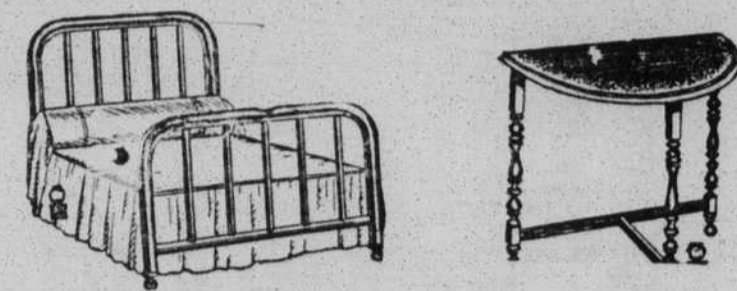

— FURNITURE —

Several big shipments of Furniture just received.

— HARDWARE —

Anything you want in Hardware or Farming Tools, Roofing, Etc. We have it at the right price.

WE BUY YOUR PRODUCE AND PAY TOP OF THE MARKET.

DO YOUR WINTER BUYING NOW AT THE STAMEY COMPANY

FALLTSON

and

POLKVILLE