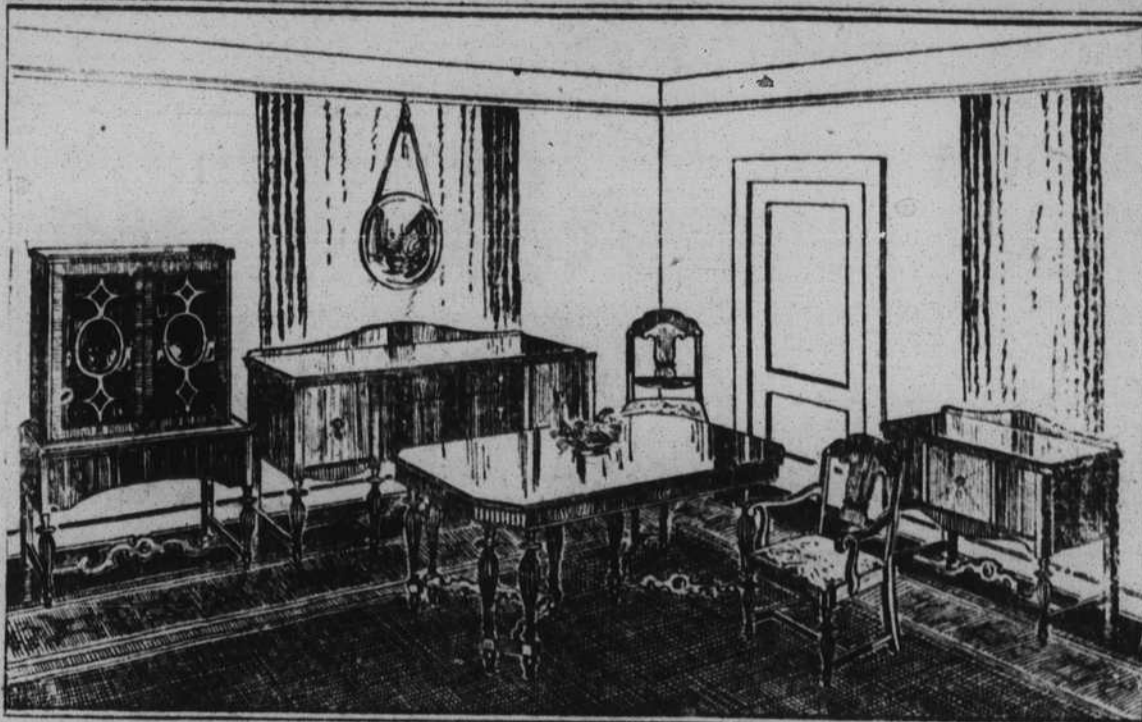

SALE OF HIGH GRADE FURNITURE

JANUARY IS CLEARANCE TIME IN THE FURNITURE DEPARTMENT TOO. YOU'VE ATTENDED MANY FURNITURE SALES IN SHELBY BUT NEVER HAVE YOU ATTENDED ONE OF THIS TYPE, WHERE THE VERY HIGHEST GRADE LINES ARE OFFERED AT SUCH LOW PRICES. OF COURSE WE CAN'T BEGIN TO MENTION EVERY ITEM IN THIS SALE BUT A VISIT TO OUR FURNITURE DEPARTMENT TELLS THE ENTIRE STORY. EVERYTHING MARKED IN PLAIN FIGURES.

ONE $160.00 10-PIECE DINNING ROOM SUITE

SALE PRICE

$95.00

Beautiful quality—light walnut—Full 10 pieces, including buffet, table, china, server and six chairs. A wonderful buy for someone.

ALL CEDAR CHESTS

A Dozen or More Nice Cedar Chests here for your selection at exactly HALF PRICE. Light or dark finishes. Only a January Sale would offer this bargain **1/2 Price**

TWO $210.00 10-PIECE DINNING ROOM SUITES

CLEARANCE PRICE

$119.50

Here is an outstanding value Dining Room Furniture. Just two of these $210.00 suites to be sold during this sale at $119.50.

ONE LOT

FLOOR LAMPS

15 or 20 Pretty Floor Lamps to be closed out at **1/2 Price**

JUST EXACTLY AS ILLUSTRATED BELOW

THIS LOVELY TWO PIECE DUNCAN PHYFE LIVING ROOM SUITE

Regular Price $273.00

NOW PRICED

$169.50

(Made By Tomlinson)

Solid Mahogany frame upholstered in Brocade Silk Tapestry. The quality is as good as good furniture can be made.

$100.00 VALUE

3 PIECE LIVING ROOM SUITES

TO GO

AT

$69.50

$69.50 Spot Cash buys this wonderful overstuffed velour 3 piece Living Room suite—And is (we think) a wonderful value. Only four at this price. Made in serviceable subdued colors of blue and maroon.