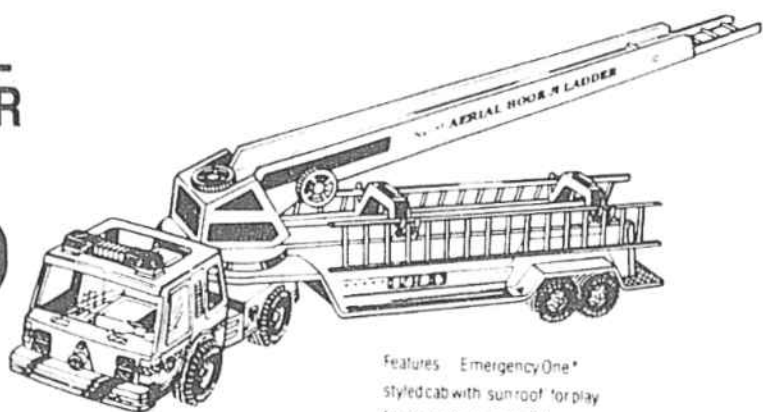

CLASSIC AERIAL HOOK-N-LADDER

27⁹⁹

Features: EmergencyOne® styled cab with sun roof for play figures (not included). Plated trim. Emergency lights. Ladders elevate to 36" and can be positioned at any angle either by hand or control wheels. Ladder base revolves 360°. Two side ladders mount on side.

MADE OF STEEL TO LAST

Nylint

CLASSIC RESCUE PUMPER

19⁹⁹

Features: EmergencyOne® styled cab with sun roof for play figures (not included). Plated trim. Emergency lights. Fittings include: two removable side ladders, reeled deluge hose, two emergency tools and two side hoses that fit into control panel.