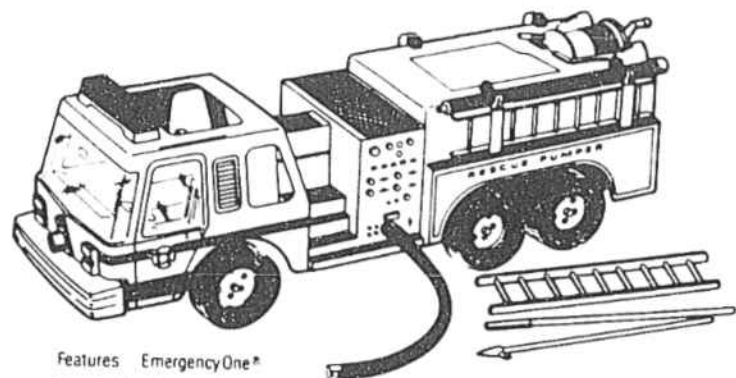

CLASSIC AERIAL HOOK-N-LADDER

27⁹⁹

Features: EmergencyOne® styled cab with sun roof for play figures (not included). Plated trim. Emergency lights. Ladders elevate to 36" and can be positioned at any angle either by hand or control wheels. Ladder base revolves 360°. Two side ladders mount on side.

MADE OF STEEL TO LAST

Nylint

CLASSIC RESCUE PUMPER

19⁹⁹

Features: EmergencyOne® styled cab with sun roof for play figures (not included). Plated trim. Emergency lights. Fittings include: two removable side ladders, reeled deluge hose, two emergency tools and two side hoses that fit into control panel.