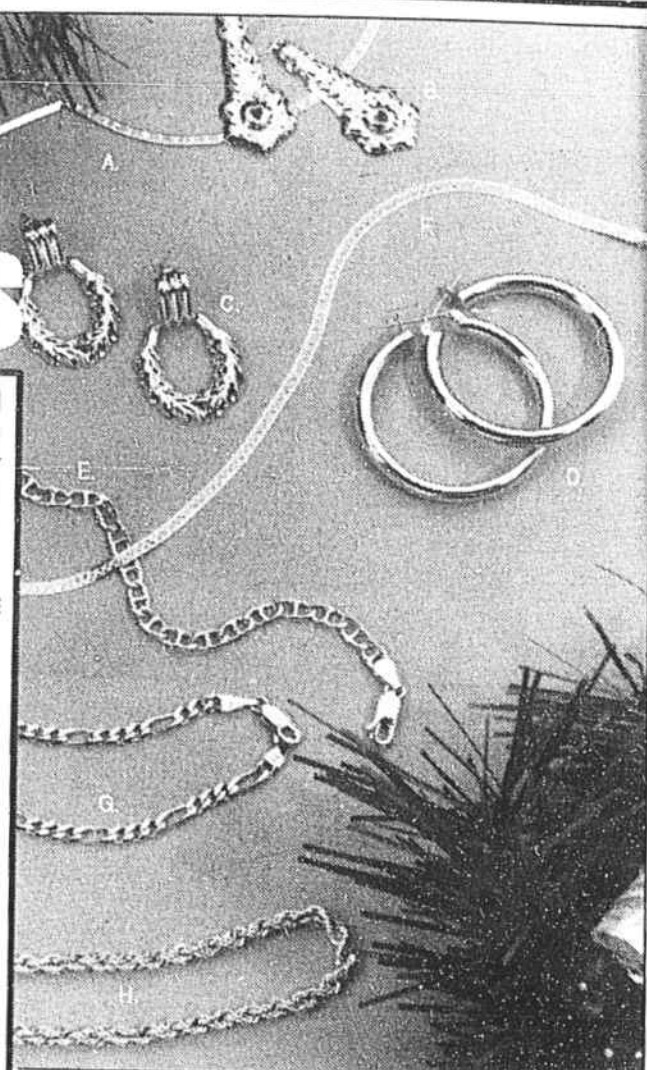

HANG ON! IT'S ALMOST CHRISTMAS!

© RPP, Inc.

Boynton

Cards and Gifts from Recycled Paper Products, Inc.  
Available at:

*Paper Express*

briarcliffe mall

5-117373

*Value*  
**PRICED  
SPECIALS**

Holiday dazzle...14 K Gold jewelry delights everyone on your gift list. Choose from our exciting collection of beautiful 14K Gold chains, charms, earrings and bracelets.

	SALE	COMPARE
A. I LOVE YOU 7" BRACELET	39.99	52.95
B. PHOTO ETCH DANGLE EARRINGS	59.99	79.95
C. DOOR KNOCKER EARRINGS	79.99	104.95
D. LARGE HOOP EARRINGS	99.99	132.95
E. GUCCI LINK BRACELET	109.99	144.95
F. HERRINGBONE 18" CHAIN	119.99	159.95
G. FIGOROA LINK 8" BRACELET	149.99	199.95
H. 3mm HOLLOW ROPE 20" CHAIN	199.99	264.95

**intrigue**<sup>TM</sup>  
JEWELERS

Briarcliffe Mall • 272-2963

Intrigue carries a complete line of 14K Gold, Sterling Silver jewelry and fashion watches.

Visa • Mastercard • Discover

5-117297

**PLAYLAND  
TOYS**

Fisher-Price®

**Activity Center**  
IN STOCK NOW!  
10 fun things for baby to do. Fastens to crib rails or mesh playpens. #1134.

**Baby's First Blocks**  
IN STOCK NOW!  
3 different shapes to stack or drop through shapersorter top of carter. #414.