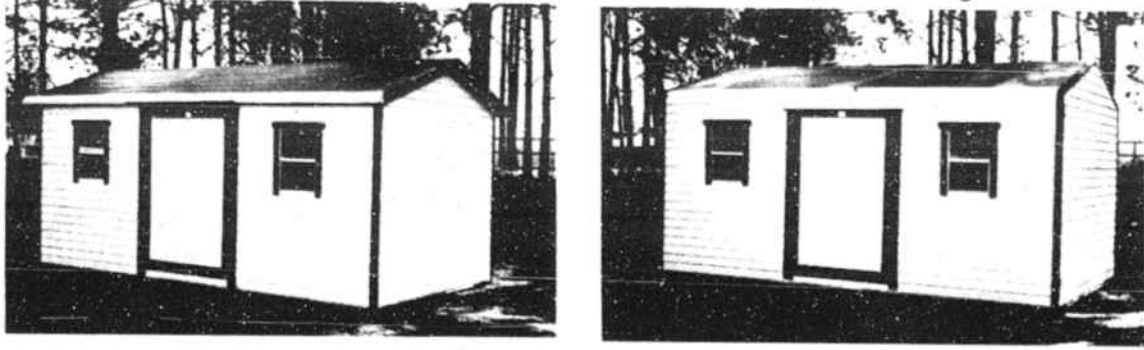

FINALLY---

A Utility Structure Designed Especially For You!

- Office • Guardhouse • Gazebo • Patio House • Greenhouse • Boutique
- Workshop • Garage • Club House • Concession Stand • Classroom • Studio
- Boat House • Kennel • Playhouse • Backyard Storage

Choose Your Size

6'x8' to 12'x50' Plus Doublewides up to 24'x50'

Choose Your Color

14 Color & Trim Combos, Also Cedar Lapside & B&B Pine Siding

Choose Your Model

More than 20 Standard Models to Select From

Choose Your Options

Robin Offers More Options than Anyone -
See Your Robin Dealer for Complete Details:

**BRUNSWICK
STORAGE BUILDING CO.**

"DEALER FOR QUALITY PORTABLE STORAGE BUILDINGS"
Located on Hwy. 17 S., At Grissetown • Shallotte • 579-5220