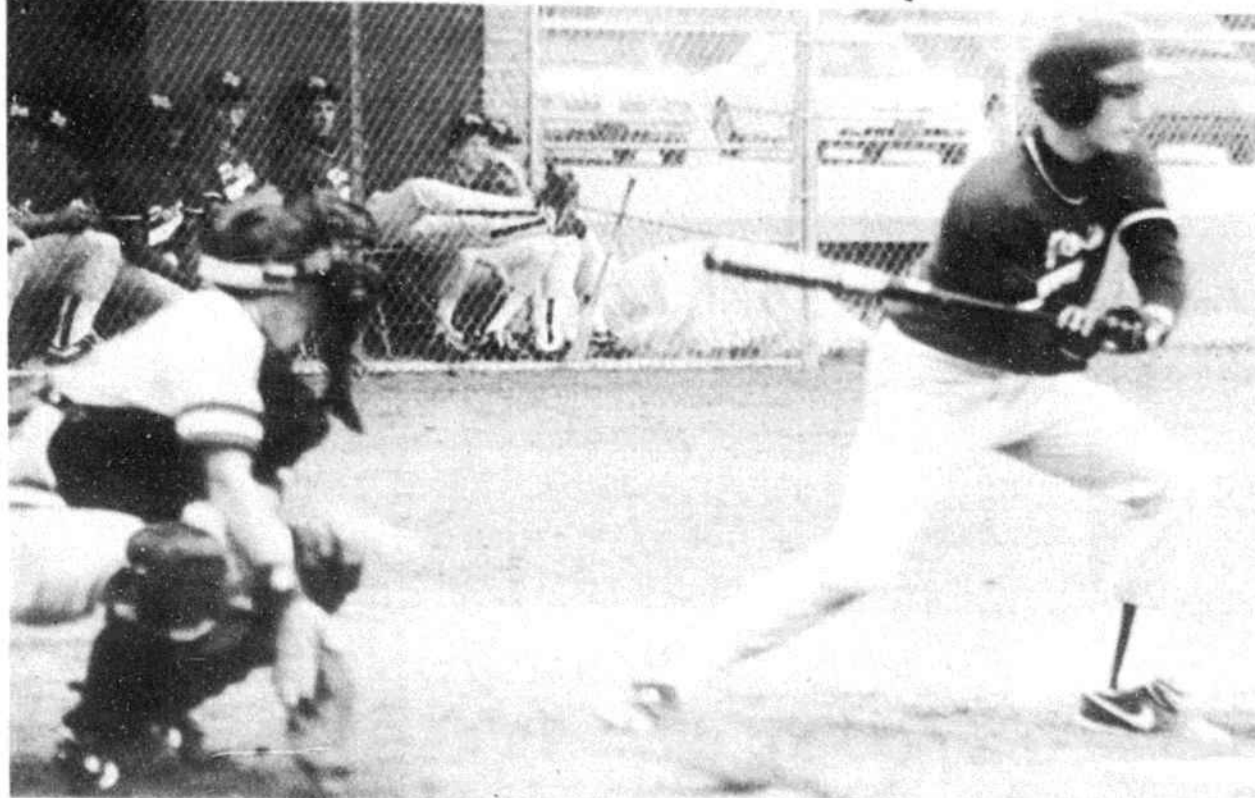

Brunswick Shores Goes 2-For-3; Records Season's First Wins

BY JOHNNY CRAIG

Brunswick Shores Post 445 broke into the American Legion baseball win column in a big way last week taking two of three games played, including decisions over Burgaw Post 165 and Warsaw Post 127.

The first-year club topped Burgaw 4-2 last Monday for its first win ever and concluded the week with Friday's 5-2 home victory over Warsaw.

Between the pair of wins, Post 445 dropped a 2-0 loss to visiting Winter Park last Wednesday.

Brunswick Shores (2-5-1) continues Area II Eastern Division play Friday hosting Whiteville Post 137 at the West Brunswick park in Shallotte.

Shores will also entertain Bladenboro Post 268 on Monday in its last regular-season game in Shallotte and will then visit Whiteville on Tuesday in a return matchup. All games begin at 7:30 p.m.

Warsaw Post 127

Post 445 opened with a big four-run first inning and never looked back in gaining its second win of the week and season over Warsaw last Friday.

Winning pitcher Scott Coring hurled 5.2 innings and held Post 127 scoreless through the first three frames for his first decision of the year.

Bobby Farrar provided his second superb relief stint by closing down Warsaw in the final 3.1 innings, giving up two hits and strik-

STAFF PHOTO BY JOHNNY CRAIG

POST 445 WINS FIRST—Brunswick Shores' Brian Alderson watches a low pitch go by during a recent American Legion baseball game in Shallotte. Post 445 won two of three games played last week including their first victory of the season over Burgaw 4-2 last Tuesday.

ing out three.

Coupled with a one-inning performance in the 2-0 loss to Winter Park, Farrar tossed 4.1 innings of scoreless relief for the week.

Shores shortstop Brian Alderson led the offense going 2-for-5 while driving in a run in the first inning. Farrar also had one hit in two trips to the plate and scored once.

Scott Phillips led off the opening frame for Post 445 with a walk and Aldwin Lance reached first on a fielder's choice.

Alderson then singled up the middle to score Phillips and give Shores a 1-0 lead.

Lance scored on Bryan Fleming's

infield grounder to give Post 445 a 2-0 lead and Alderson later scored on Mike Clewis' run-scoring fielder's choice.

Warsaw struck for its two runs in the fourth inning when left fielder Edwin Crute's two-run single to right scored both catcher Marvin Johnson and losing pitcher Jamie Sumner.

Brunswick Shores added one final run in the sixth when Farrar singled to right field to lead off the inning, advanced to second on Chris Bowles' fielding error and then scored on Lance's RBI-single right.

Coring scattered six Warsaw hits to get the win while walking four

and striking out seven.

Sumner went five innings for Warsaw, giving up six hits, walking four and striking out one.

Scott Eubanks hurled three innings of relief and gave up two hits, walked one and struck out two.

Crute went 2-for-4 with two RBIs to lead Post 127 and Chris Hardison had three hits in five trips to the plate.

Warsaw Post 127 .....000 200 000—2-8-4
Brunswick Shores Post 445 .....400 001 00X—5-8-2

Winter Park
Winning pitcher Todd Ange silenced the Brunswick Shores bats

last Wednesday giving up just three hits and tossing a complete-game shutout in Winter Park's 2-0 blanking of Post 445.

Ange walked only one and struck out nine to gain the decision.

Brunswick Shores losing pitcher Scott Gore had one of his best starts of the legion season in giving up five Winter Park hits in eight innings while striking out two and walking six.

Mike Sellers doubled in the second inning while Bryan Fleming and Aldwin Lance both singled in the first and fourth frames respectively, accounting for all Shores hitting.

Winter Park took a 1-0 lead in the first inning when James Yopp rapped a two-out single and then scored on Tyree Robinson's RBI-single.

Ange aided his own cause by scoring the final Winter Park run in the fourth inning on Kent Cox's run-scoring single. Ange walked to open the inning then took second on a walk to Sonny Russell before the hit by Cox.

Jimmy Settlemyre went 2-for-4 with a pair of singles to lead the Winter Park batting. Robinson also went 1-for-3 with one RBI.

Winter Park .....100 100 000—2-6-2
Brunswick Shores Post 445 .....000 000 000—0-3-1