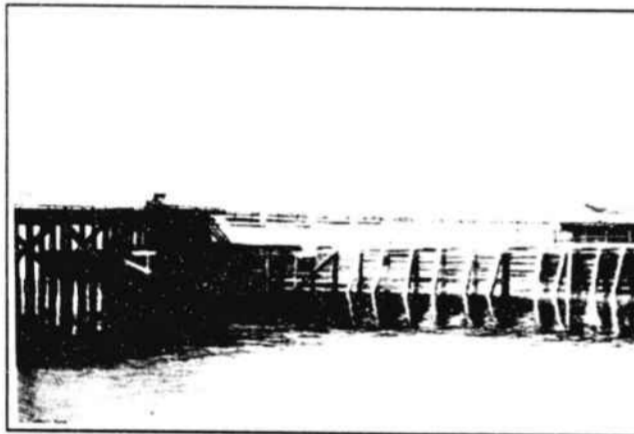

Kindred Spirits
by Timberley Adams

14x20 Print...\$32.00 Framed Special...19x26...\$95.00

Ocean Isle Bridge
by Bryan Varnam

12x16 Print...\$35.00 Framed Special...17x21...\$85.00

ART EXPRESSIONS

Custom Framing & Gallery
(Twin Creek • Food Lion Plaza • Shallotte)