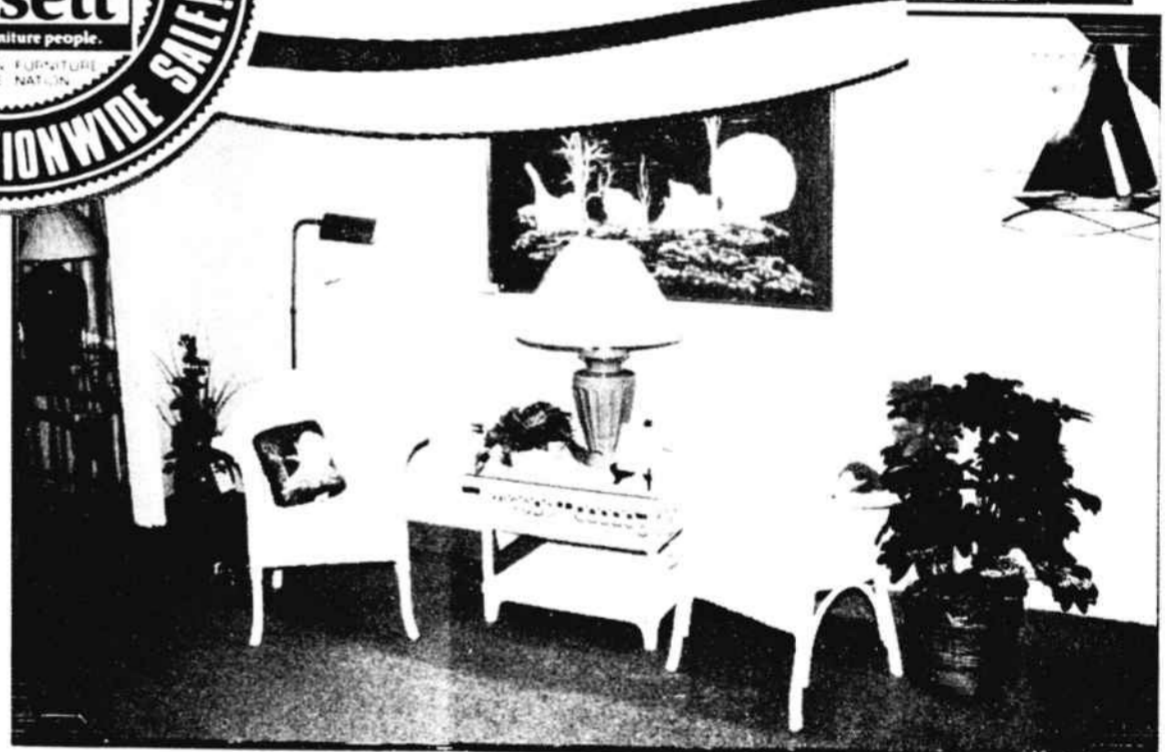

Wayside Interiors AND BASSETT INDUSTRIES

PRESENT FOR

TWO DAYS ONLY

Bassett's Coast-to-Coast 89th Anniversary!
From 9 am til 6 pm **THIS FRIDAY & SATURDAY**

SAVE FROM 35% TO 75% ON ALL FURNISHINGS AND ACCESSORIES OFF RETAIL

**SOUTHEASTERN'S LARGEST DISPLAY
OF
QUALITY WICKER & RATTAN**

FURNISHING THE COASTAL CAROLINAS FOR TWENTY YEARS

**ALL
MANUFACTURERS
FURNISHINGS ON
SALE**

Complete custom decorating for your home or condominium
• CONTEMPORARY FURNITURE • LAMPS • PICTURES
• ACCESSORIES • CARPET • WINDOW TREATMENTS •

**PATIO FURNITURE
CLOSE-OUT**

**WHITE ELEPHANT
ROOM WILL RE-OPEN
FOR THIS SALE**

**90-DAY GUARANTEE-MONEY BACK
PLUS 20% IF YOU BUY SAME WICKER
AND RATTAN FOR LESS ELSEWHERE**

**AUTHORIZED
KINGS DOWN**

MATTRESS GALLERY

WAYSIDE INTERIORS
(803)449-3346 1-800-845-0819
OPEN 9 TO 5:30 MON THRU SAT