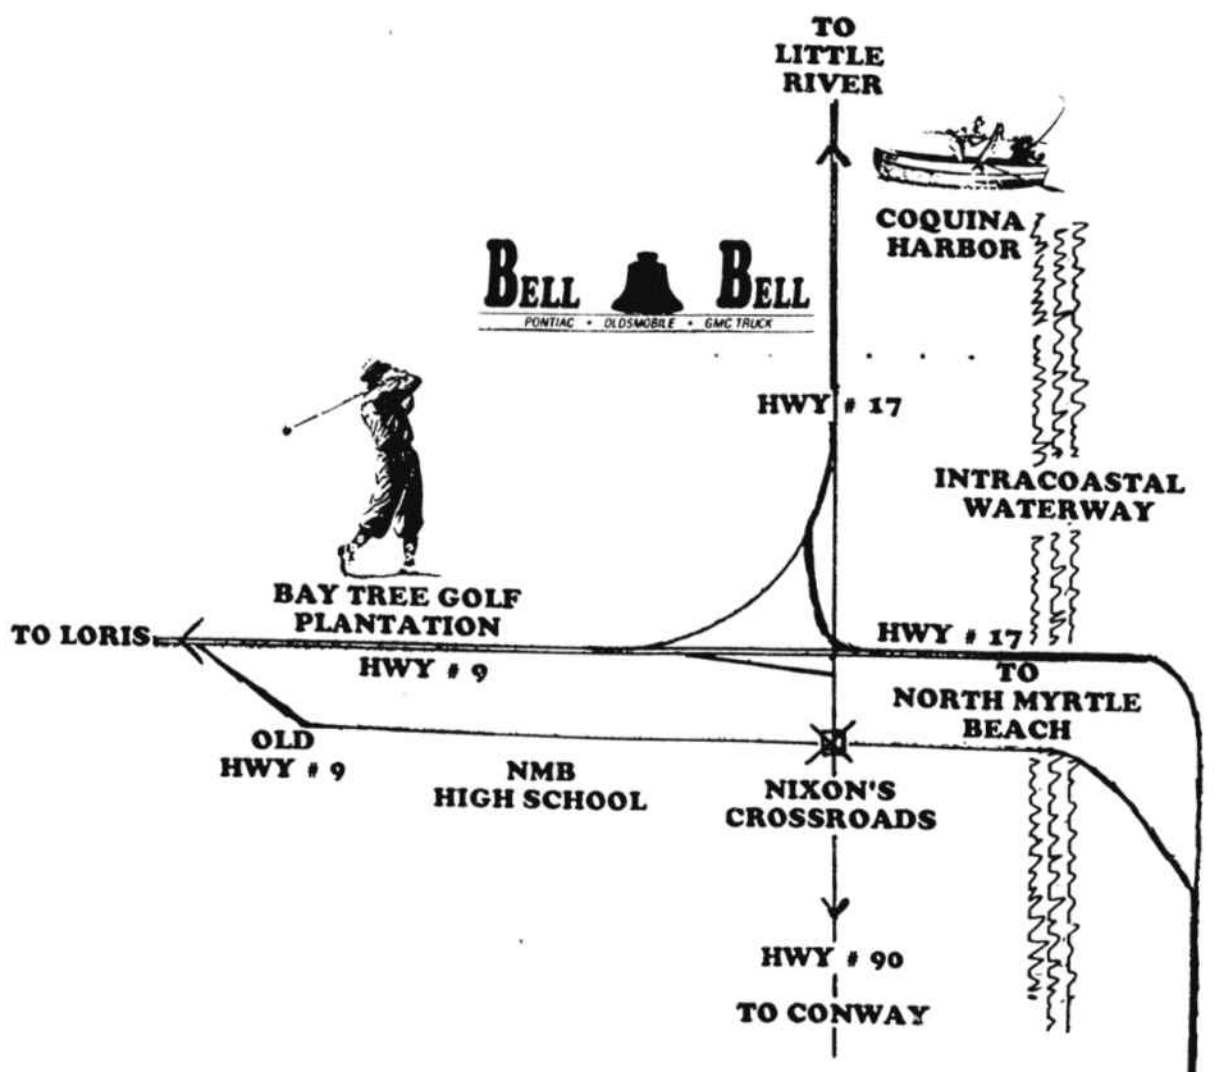

BELL BELL

PONTIAC • OLDSMOBILE • GMC TRUCK

WE ARE BACK...

JUST IN A DIFFERENT

GMC TRUCK

LOCATION!!!

W.C. BELL HAS SUPPLIED THE TRANSPORTATION NEEDS OF THE LOCAL AREA FOR MORE THAN 30 YEARS... NOW HE'S BACK, BETTER THAN EVER!

COMPLETE PARTS, SERVICE & BODY SHOP

DROP BY OUR NEW LOCATION OR CALL TODAY FOR THE DEAL OF A LIFETIME.

BELL BELL

PONTIAC • OLDSMOBILE • GMC TRUCK

4236 PINE DRIVE
 HWY 17 NORTH
 LITTLE RIVER, S.C. 29566
 (803) 280-2355