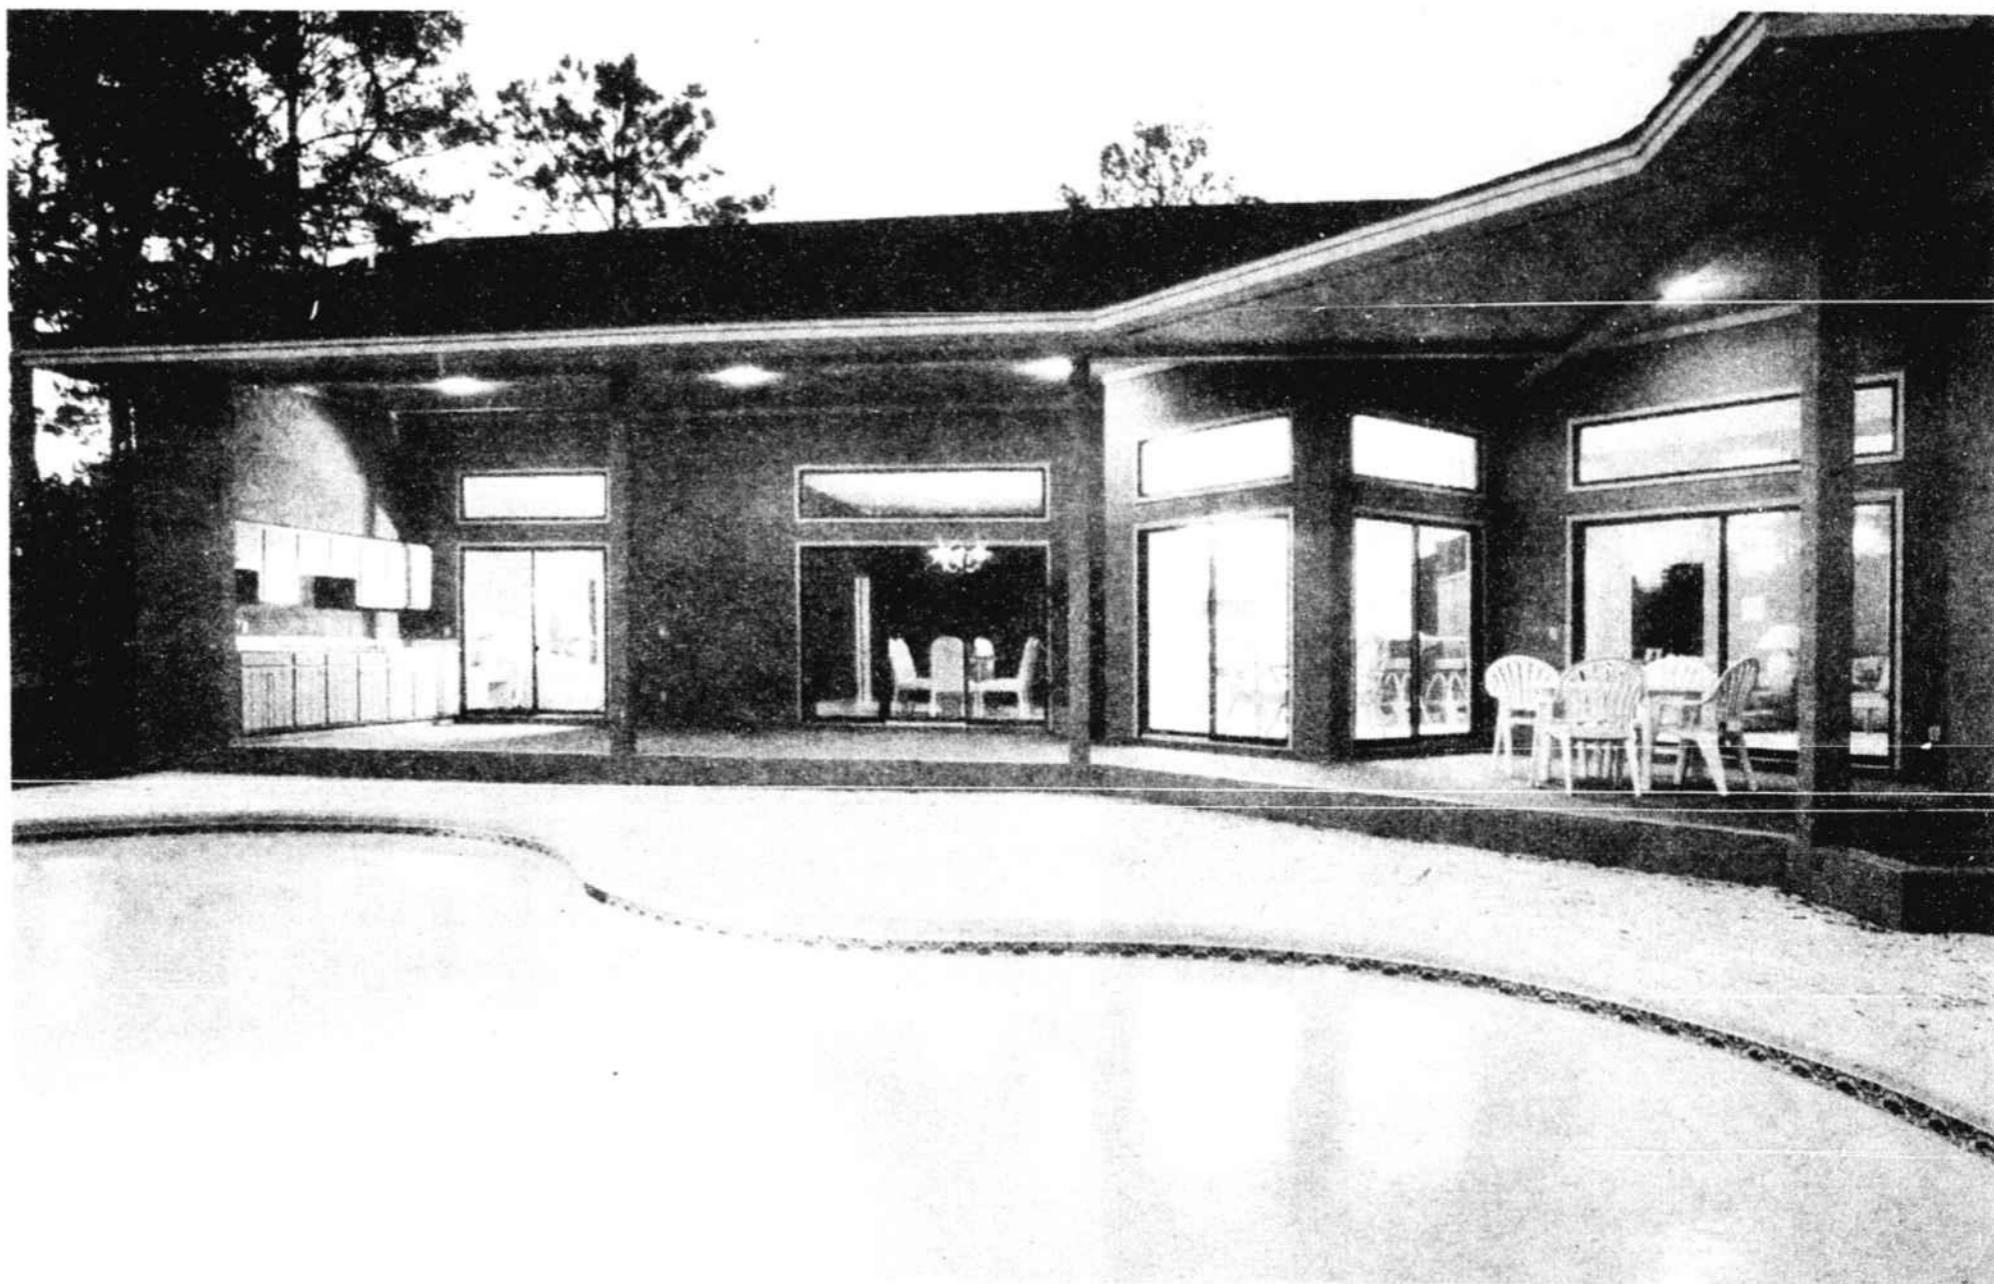

The Sapienzas may live in the Southeast, but their home resembles one built in the Southwest.

The look begins with the stuccoed exterior. Inside, high ceilings, ledges, large windows and open space dominate the one-story house, which features four bedrooms, three full baths and a three-car garage. Painted walls are textured in an "orange peel" finish.

Out back, there's an open-air porch and large deck around a modest swimming pool which Rita uses about every day from April through October.

The home was built in June 1989 as a "spec" house and the Sapienzas moved in the following spring.

"To me it's a great laid-out house," says Carl, who retired after (See (WASHINGTON, Page33)

PHOTO CONTRIBUTED
THE BACK PORCH AND SWIMMING POOL get a real work-out at the Sapienza home, which often serves as a bed and breakfast for family and friends.