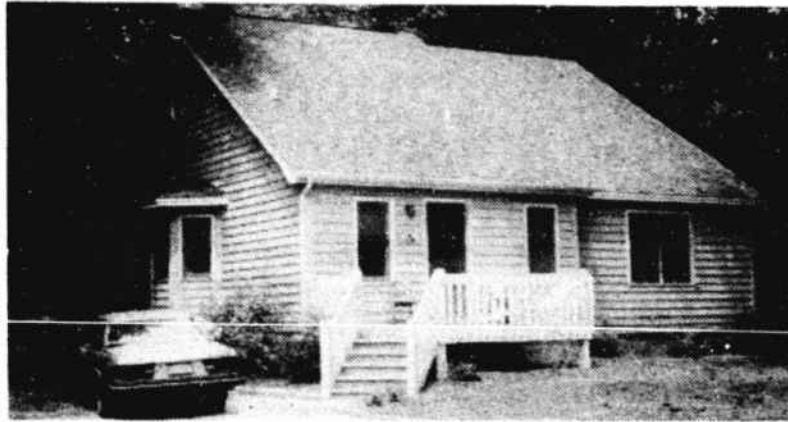

# Creek

Off Hwy. 179 on Bricklanding Rd.

Rt. 9, Box 452, Shallotte, NC 28459

Goose Creek—a truly beautiful place! Believe us when we say Goose Creek is not for everyone! Our settlement is for the select few who seek a quality home—large or small—with personal touches that make it one's own — unlike others. It is for nature lovers who are as concerned with the setting for their new home as they are with the structure itself. Is Goose Creek your kind of place? If so, give us a call or drive out anytime. We'll be happy to show you around.

**Lot prices range from \$20,000 (interior) to \$45,000 (marshfront).**  
We can custom build to suit on your choice of lots.

## PHASE I: Patio Homes Available

3 BR, 2 baths, loft, 1500 sq. ft. \$84,900.  
Contact Century 21 Sunset Realty, 579-1000 or call 754-9265.

3-BR, 2-bath home with large brick wall with fireplace and 2 screened porches. \$92,900.

## PHASE II: Home Available

Beautiful low-country style has 5 BR, 3-1/2 baths, large ground level storage. 3000+ sq. ft., deck around with 2 screened porches. \$179,900.

Owner/agent