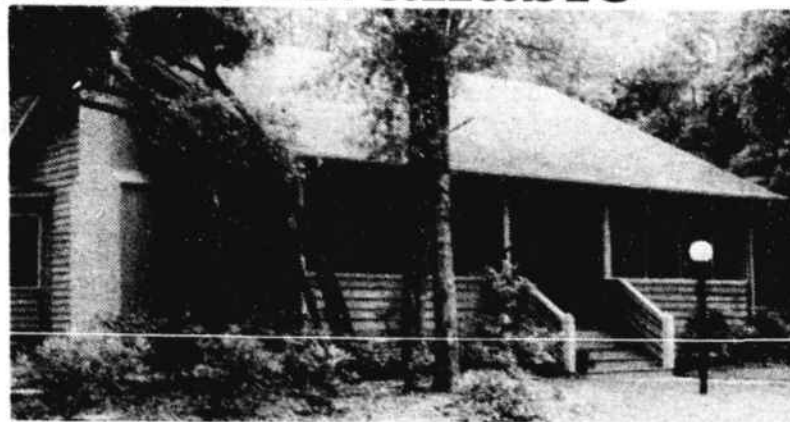

# Creek

Off Hwy. 179 on Bricklanding Rd.

Rt. 9, Box 452, Shallotte, NC 28459

Goose Creek—a truly beautiful place! Believe us when we say Goose Creek is not for everyone! Our settlement is for the select few who seek a quality home—large or small—with personal touches that make it one's own — unlike others. It is for nature lovers who are as concerned with the setting for their new home as they are with the structure itself. Is Goose Creek your kind of place? If so, give us a call or drive out anytime. We'll be happy to show you around.

**Lot prices range from \$20,000 (interior) to \$45,000 (marshfront).**  
We can custom build to suit on your choice of lots.

## PHASE I: Patio Homes Available

3 BR, 2 baths, loft, 1500 sq. ft. \$84,900.  
Contact Century 21 Sunset Realty, 579-1000 or call 754-9265.

3-BR, 2-bath home with large brick wall with fireplace and 2 screened porches. \$92,900.

## PHASE II: Home Available

Beautiful low-country style has 5 BR, 3-1/2 baths, large ground level storage. 3000+ sq. ft., deck around with 2 screened porches. \$179,900.

Owner/agent