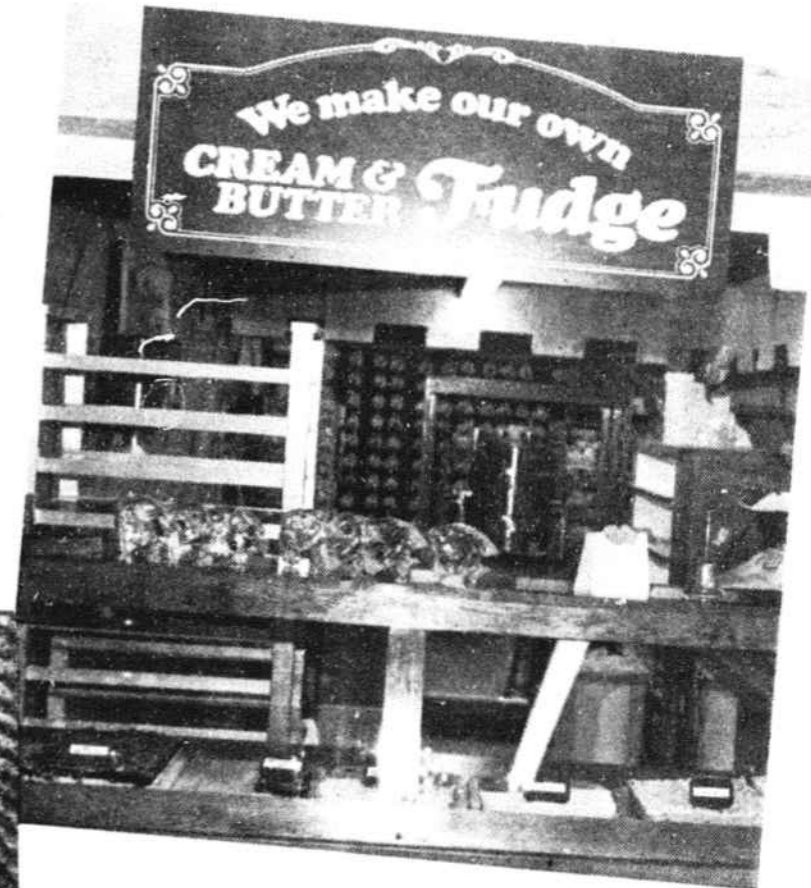

Home of over 350
**Tom Clark
Gnomes**

We also carry
• *Lilliput Lane*

- *The Krystonia Collection*
- *The Enchanted Kingdom*
- *Wee Forest Folk*
- *Legends & Collectible Lighthouses*

We'll happily ship UPS to you!