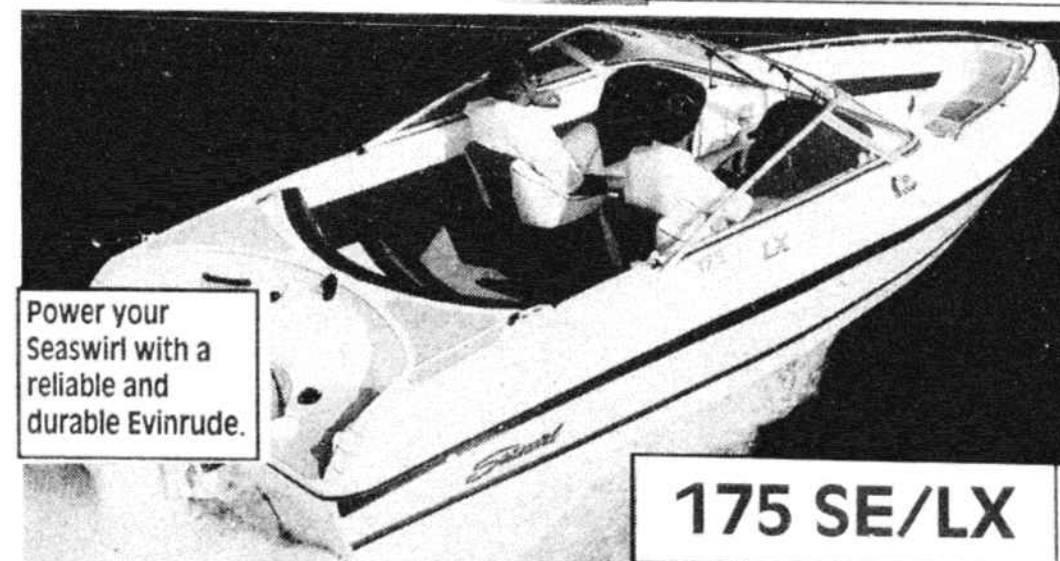

# EVINRUDE® OUTBOARDS

**18 FT. PARKER CENTER CONSOLE  
EVINRUDE 100 HP, TRAILER CLOSE-OUT SALE**

**20 FT. STRATOS 2,000 DC  
CLOSE-OUT SALE PRICE!**

**182 Striper**

**GENERAL SPECIFICATIONS**  
Overall Length: 17'3"  
Beam: 90"  
Approx. Weight: 1570 lbs.  
(without Engine)  
Fuel Capacity: 25 Gallons

Good things come in small packages

If an angler ever wants proof that "good things come in small packages," one look at the 182 Striper will do enough convincing to last a lifetime.

Power your Seaswirl with a reliable and durable Evinrude.

**175 SE/LX**

**GENERAL SPECIFICATIONS**  
Centerline Length: 17'3"  
Beam: 90"  
Approx. Weight: 1500 lbs.  
(without Engine)  
Fuel Capacity: 25 Gallons

A great getaway boat

This extra wide 17½ footer gives a stable ride with lots of room for family and friends—complete with an AM/FM cassette and loads of quality extras.