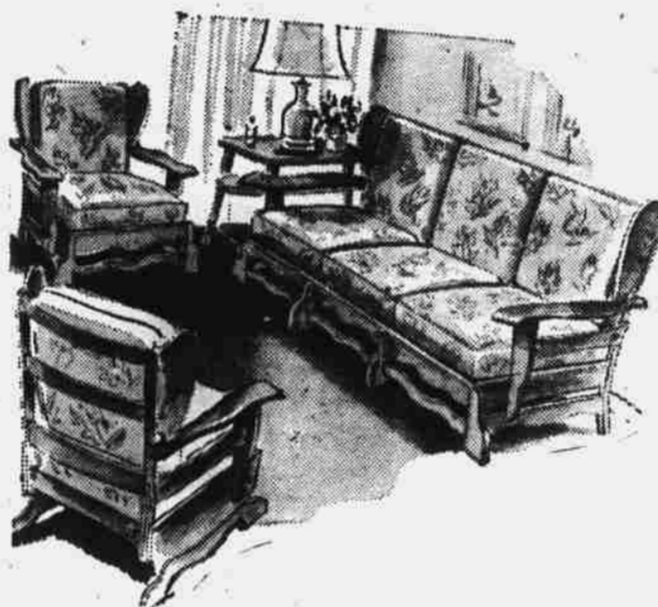

MORGAN'S 36th ANNIVERSARY FURNITURE SALE

Entire Stock of Household Furniture, Rugs, Stoves, Appliances Reduced For This Sale
With Exception of Fair Trade Items **30 to 50% off** Sale Lasts All of Month of May
Morgan's Stock-Reducing Sale **Big Spring Clean-up Sale**

STOCK REDUCING SALE BED ROOM SUITES

$225.00 Genuine Honduras Mahogany Bed Room Suite. Four pieces: Vanity Dresser, Bench, Chest and Poster Bed.

Sale Price $159.50

$225.00 Genuine Cherry Bed Room Suite. Four large roomy pieces including Poster Bed.

Sale Price $159.50

$145.00 Solid Wood Maple Bed Room Suite. Vanity Dresser, Bench, Panel Bed and choice of Chest or Chest Robe. 4-piece Suites.

Sale Price $97.50

$ 95.00 Three-piece Bed Room Suites. Choice of Maple, dark or light finishes or walnut finish. Sale Specials—

Sale Price $77.50

All-Wood Construction Wardrobes

$ 47.50 Maple, Mahogany or Walnut finished. Mirrors in both doors. 66 inches high.

Sale Price $36.95

Special Fibre Wardrobe With Sliding Doors

Regular Price $5.00 each **$3.98**

Same Wardrobe KD original package **$2.98**

All Vanity Dressers, Dressers, Chests and Beds. Odd pieces but brand new stock. Mahogany, Walnut or Maple finishes. During this ANNIVERSARY STOCK REDUCING SALE—

30 to 50% Off

SOLID ROCK MAPLE LIVING ROOM SUITES

3-piece Solid Maple Living Room Suites

Roomy Sofa and two large chairs. Was $244.00—

Now $122.50

Bed, Spring and Mattress Outfit

Wood Bed, All Cotton Mattress and Steel Springs. $42.00 value—

Sale Price . . . . . All for $24.95

STOCK REDUCING SALE LIVING ROOM FURNITURE

$ 79.50 SOFA BEDS. Large and roomy. Tapestry covered. Coil and No Sag Spring construction.

Sale Price $49.95

$ 79.50 Normaco Studio Couch with guaranteed Innerspring Mattress. 3 pillow back. All steel frame.

Sale Price $49.95

$109.00 Sofa Beds upholstered in Boltaflex Plastic. Large roomy and comfortable. Red plastic only.

Sale Price $79.50

$195.00 Two tone 2-piece tapestry upholstered Living Room Suite. Large Davenport and large Club Chair. Priced to sell.

Sale Price $99.95

ONE LOT Solid Mahogany Chairs and Rockers. Formerly sold as high as $95.00 or more. Not stock-worn but are floor samples. Will be sold at ONE-HALF of original price.

50% off

STAR BRAND Ready Made Slip Covers for Daveno-Soft Beds or Studio Couches. WASH FAST COLORS, PRE-SHRUNK, Adjustable. Assorted colors. Has style, fit, color and pattern.

Sale Price . . . . . $8.95 up

All-steel Foldaway Beds with INNERSPRING MATTRESSES. 30 inches wide by 74 inches long. $30.00 values.

Sale Price $23.75

STOCK REDUCING SALE OF LINOLEUM FELT BASE RUGS

Silverlin quality Rugs made by Gold Seal Company. 9x12 feet sizes. Floral or kitchen patterns. First quality.

This Sale only, each **$5.95**

GOLD SEAL or PABCO heavy weight, first quality Felt Base Rugs. New 1950 patterns. Floral or kitchen. $9.95

values. Special Sale **$7.95**

6-foot wide heavyweight Felt Base Floor Coverings. New attractive patterns. Cover the entire floor. 6 feet wide.

Per running yard, only **$1.25**

12 ft. x 12 ft. RUG (2pieces). Only **$9.95**

6 ft. x 9 ft. RUG (one piece). Only **$3.75**

Special purchase Rug, 12 ft. wide by 15 ft. long.

Tan floral patterns. Two in stock. Only **$15.75**

Linoleum Felt Base Scatter Rugs. Big assortment of colors and designs. 18 x 36 in. size. Each **19c**

24 x 36 in. sizes. **25c** 36 x 36 in. sizes. **35c**

Sale price . . . . . **25c** Sale price **35c**

ANNIVERSARY SALE SPECIALS

Simmons Innerspring Mattresses. Art Ticking. Twin Bed, 3 ft. 3 in. sizes. Were $29.50.

Special Sale Price $19.95

Box Springs—same size but different ticking. You save $10.00 on each Spring.

Special Sale Price $19.95

Odd lot Mattresses, Innerspring or all Felt. Values to $39.50.

Special Sale Price $22.50

LADY MEBANE INNERSPRING MATTRESSES AND BOX SPRINGS TO MATCH. Guaranteed to give service. Damask Art Ticking. $39.50 regular price. During Sale—

Now, each $29.50

Ask about the new PLAYTEX Superfoam PILLOWS. Made of foamed, tree grown rubber Latex. The Playtex Pillow contains millions of tiny air bubbles that cradle your head all night long.

Priced From $8.95