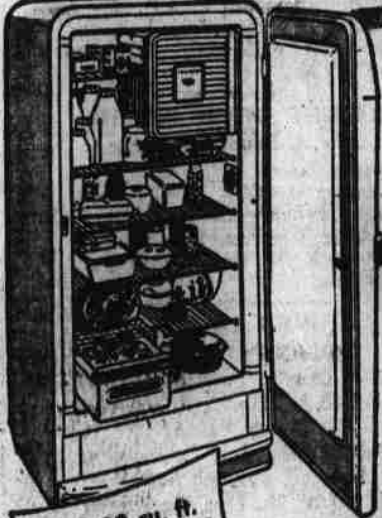

—so don't take less than a genuine FRIGIDAIRE America's No. 1 Refrigerator

8-2/10 cu. ft. Standard Model only $244.75 Ask about our S.T.D.P. PURCHASE PLAN

Get rid of that too-small refrigerator now! Model illustrated gives you modern conveniences and plenty of storage space for at least a week's supply of all kinds of foods—plus—SAFE-COLD from top to bottom.

J. C. BLANCHARD & COMPANY, INC. "BLANCHARD'S" SINCE 1832

ELIZABETH CITY MONDAY AUGUST 27 Opposite Pepsi-Cola Plant Across Lions Club

KING BROS. CIRCUS WORLD'S NEWEST! WORLD'S FINEST BIG SHOW

6 ARENAS USED FOR 175,000 WONDERS Bigger—Better—Gawdier—Than Ever

AN UNLIPSING SPECTER IN THE WORLD'S GREATEST AMUSEMENT INSTITUTION 400 PEOPLE—100 ANIMALS—100 WILD ANIMALS—IN GREAT MENAGERIES

ADMISSIONS SLASHED! BACK TO PRE-WAR PRICES Children 50c. Adults $1. Plus Tax Reserved Seat Chairs on Sale Circus Day at The Apothecary Shop ELIZABETH CITY

TAYLOR THEATRE

EDENTON, N. C. Week Day Shows Continuous From 3:30 Saturday Continuous From 1:30 Sunday 2:15, 4:15 and 9:15 Thursday and Friday, August 23-24—Jane Powell and Vic Damone in "RICH, YOUNG AND PRETTY"

EDEN THEATRE

EDENTON, N. C. Friday and Saturday, August 24-25—Corinne Calvet and John Barrymore, Jr. in "QUEBEC"

Drive-In Theatre

Hi-Way 17 Two Shows Each Night Admission 40c Children Under 12 Free In Cars In-Car Speakers Modern Rest Rooms Snack Bar Friday and Saturday, August 24-25—Humphrey Bogart and Zero Mostel in "THE ENFORCER"

Dr. Douglas McQueen CHIROPRACTOR Will be Located In His Offices Above the Hertford Banking Company on: MONDAY, WEDNESDAY AND FRIDAY EVENINGS Office Hours: 6:30 P. M. Until 8:30 P. M. HEY, KIDS! SCHOOL OPENS SOON! Get a Bicycle For Transportation Yes, a bike will provide quick, safe trips to and from school. It's great for errands before and after school, too! See Our Bikes For Boys and Girls WE ALSO HAVE BICYCLE ACCESSORIES Tires . . . Tubes . . . Baskets . . . Saddles Seat Covers Pedals Axles Lamps Bells Hand Grips Chains Handle Bars Pumps COME IN TODAY AND SEE OUR COMPLETE LINE OF BICYCLES AND ACCESSORIES Hertford Hardware & Supply Company "Trade Here and Bank the Difference" PHONE 3461 HERFORD, N. C.