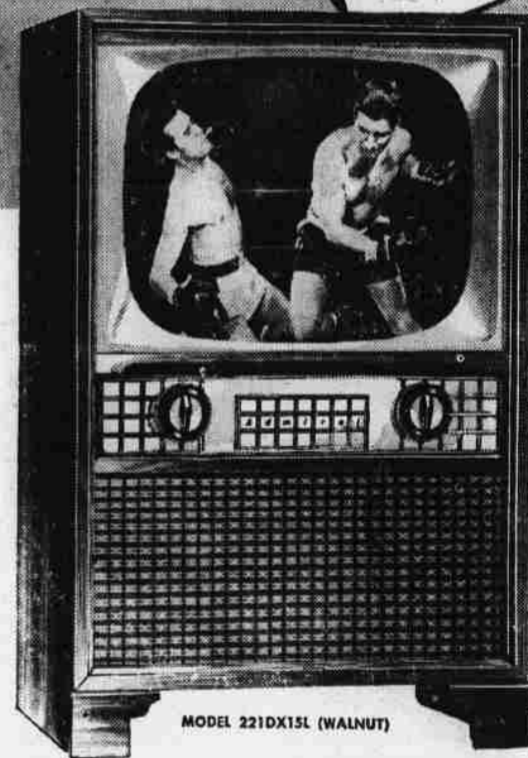

MODEL 221DX15L (WALNUT)

Admiral 21" TV $299⁹⁵
Console Prices Start at

See it to believe it! This stunning new 21" TV Console with Admiral's great new Super Dyna-Ray Picture Tube that brings you the biggest 21" picture in television! Powered by Admiral's long distance Cascade Chassis ... Guaranteed UHF reception. In flawlessly finished fine wood cabinet—mahogany, walnut or blond.

Make Our Store Your Headquarters For Your Electrical Appliances

Register Today For Your FREE GIFT