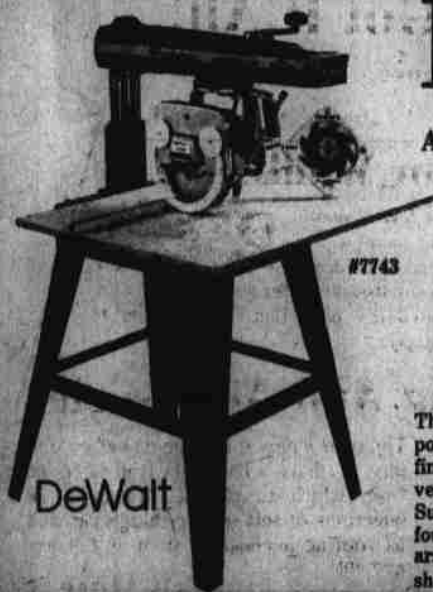

Home Power Shop

A Super Value For The Handyman's Workshop....

A 10" Radial Arm Saw Complete With Cutting Table And Metal Legs...It Crosscuts, Miters, Bevel Miters, Bevel Rips, Bevel Crosscuts.

239⁹⁵

The 10" blade cuts a full 3 inch depth. It has a manual brake for quick blade stopping and handling ease. The powerful motor develops 2 horsepower at the blade. It also features an up front push button switch for fingertip control. The elevation control gives precise depth adjustments in 1/64" increments. You'll love the versatility of this fine tool! This fine saw not only does all the things previously listed but offers much more. Such as... Up-front exclusive Wedge-Lok miter locator locks positively at 0 and 45 degrees. Roller head has four shielded, adjustable, permanently lubricated ball bearings which ride on tracks machined into one solid arm casting piece. You can add accessories later that will allow you to do any job in woodworking... sand, shape, dado, drill, etc.