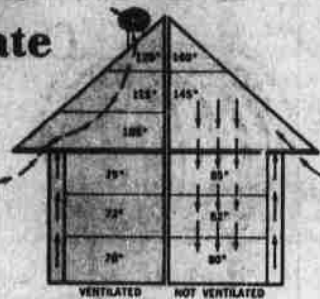

- A. Completely interlocking at meeting rail for perfect insulation
- B. Vinyl glazing cushioned glass prevents breakage from vibrating
- C. Inserts tilt inward for easy cleaning. No need to remove them
- D. Schlegel Silicon treated heavy woolpile weatherstripping. They feature zinc die cast locks with fingertip control.

er!
lators
o Operate
alled
95